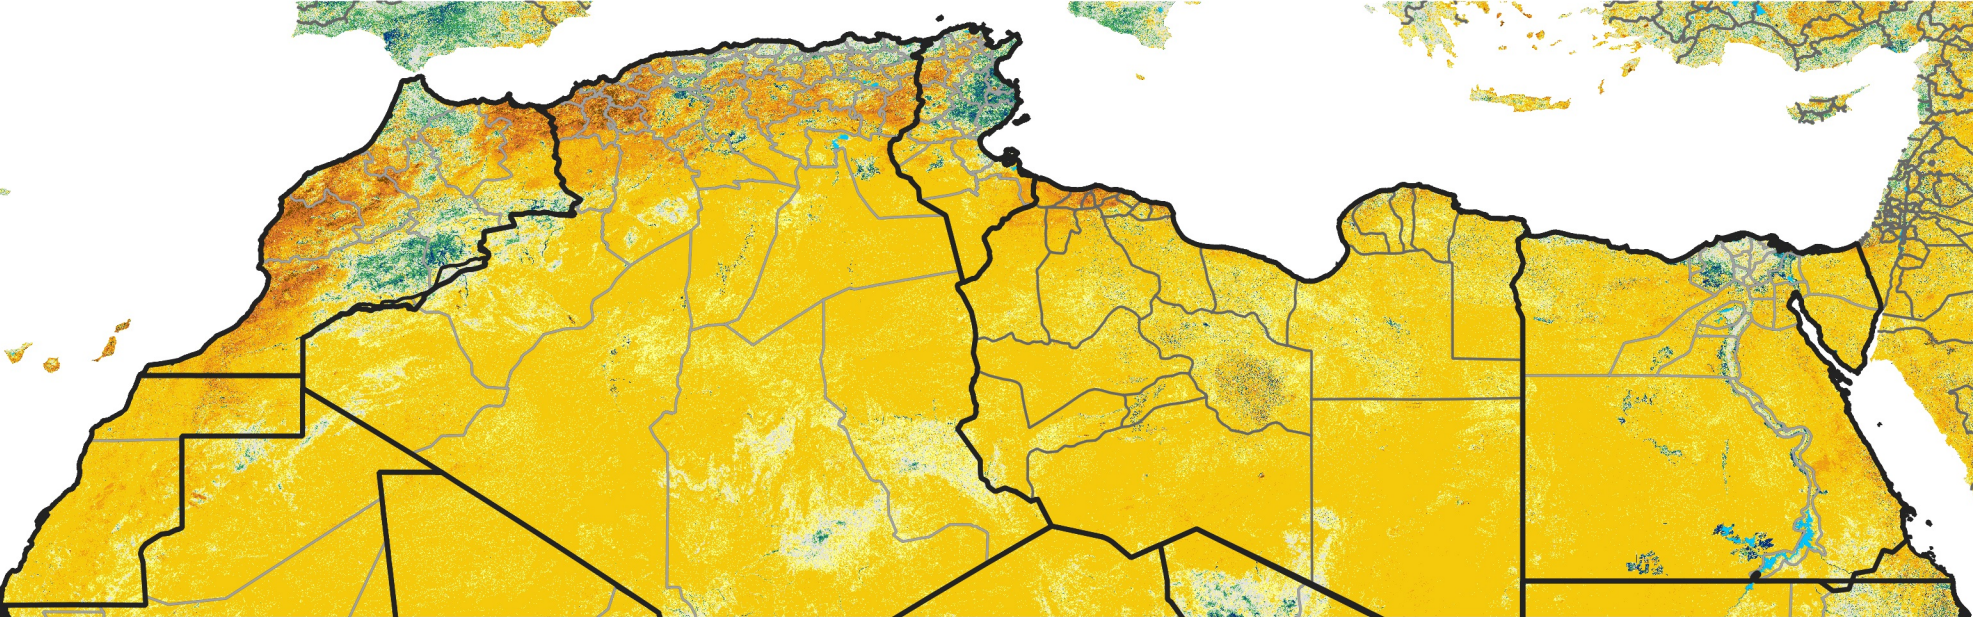

North Africa Percent of Mean NDVI

2024 / mean (2003 - 2022)
Period 33 / November 21 - 30, 2024

Percent of Normal