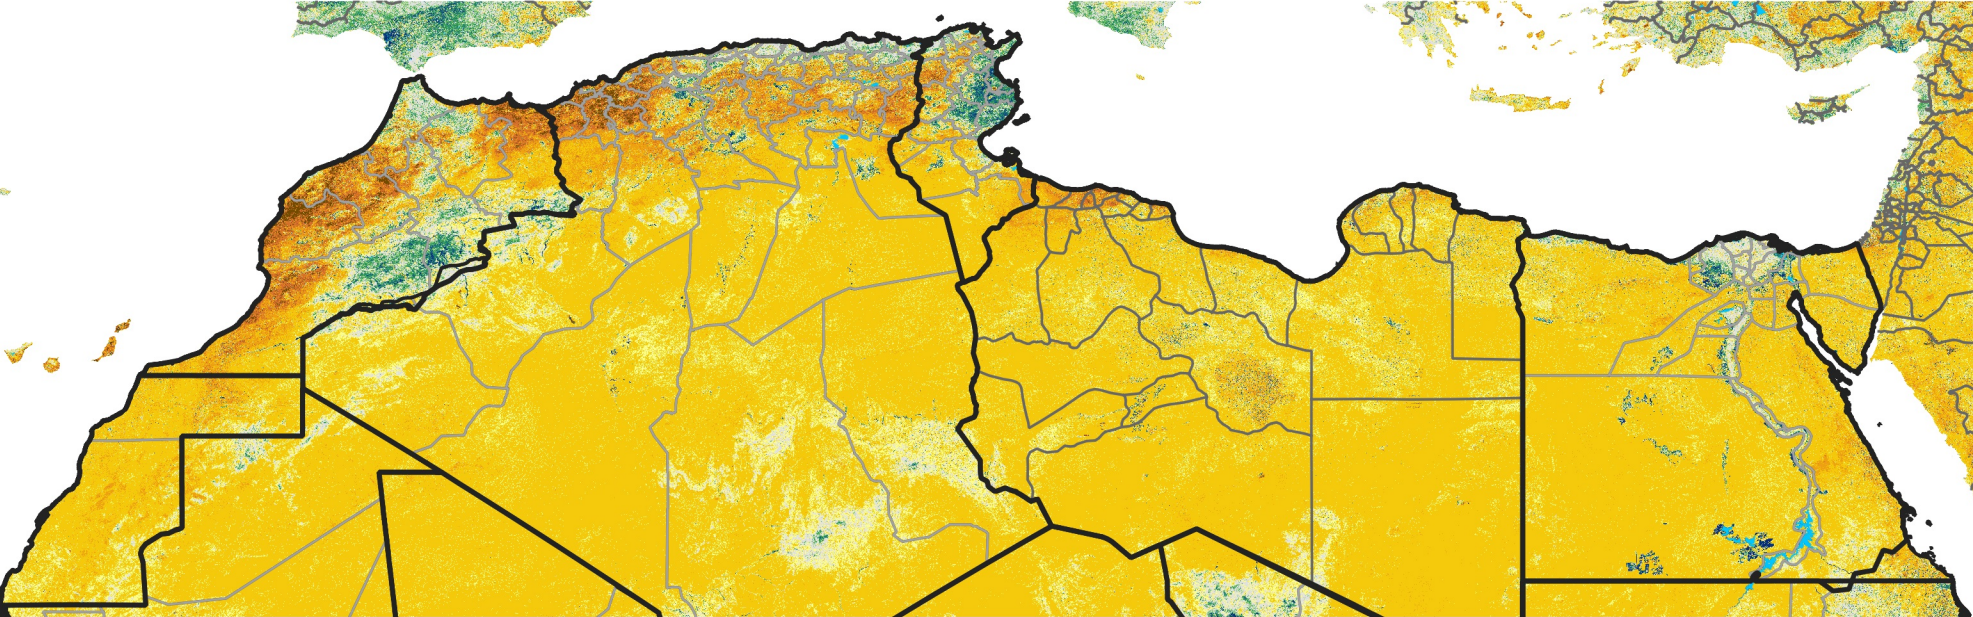

North Africa Percent of Mean NDVI

2024 / mean (2003 - 2022)
Period 34 / December 01 - 10, 2024

Percent of Normal