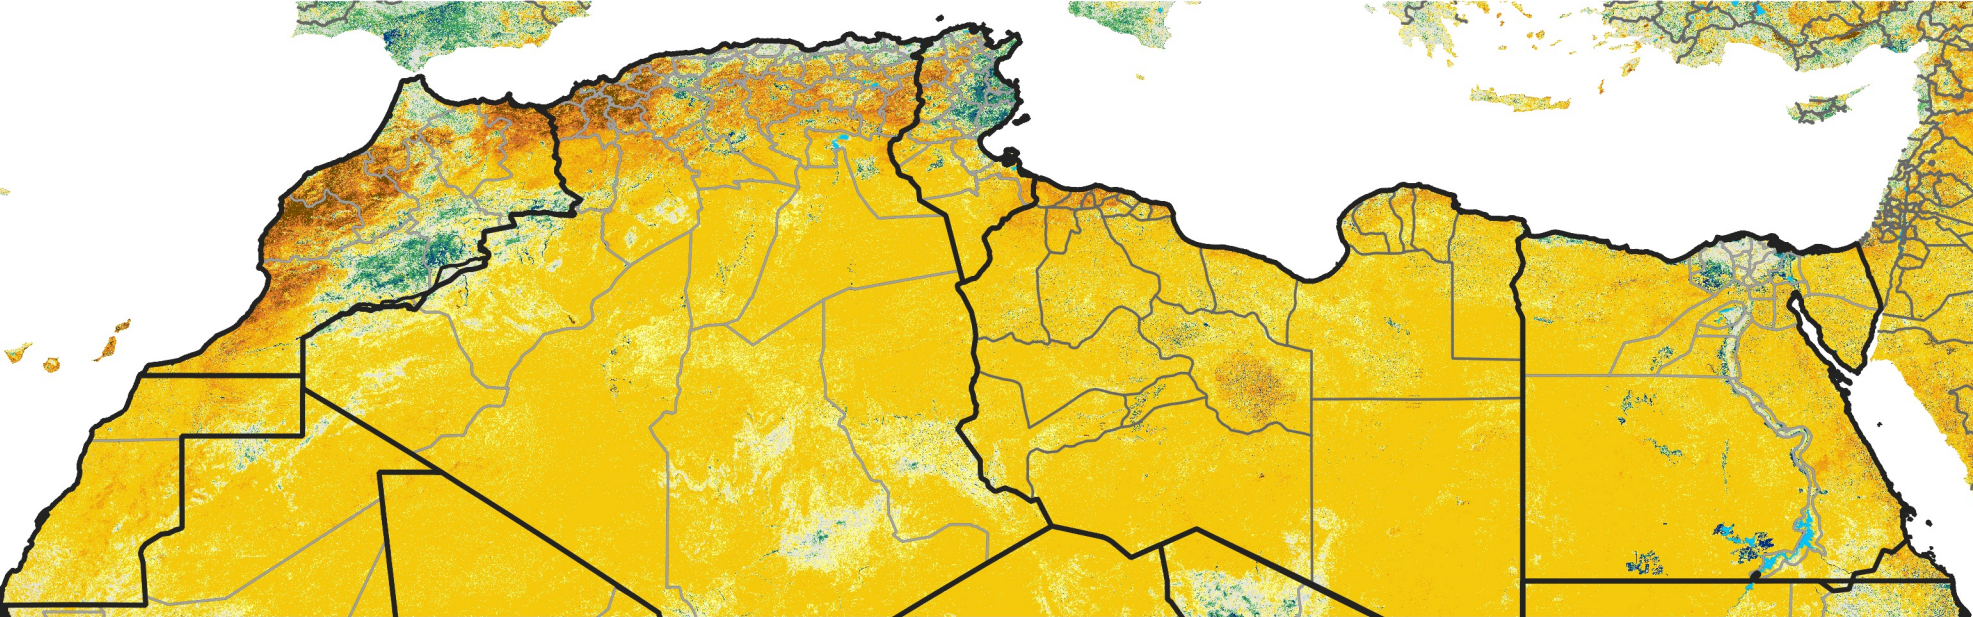

North Africa Percent of Mean NDVI

2024 / mean (2003 - 2022)

Period 35 / December 11 - 20, 2024

Percent of Normal