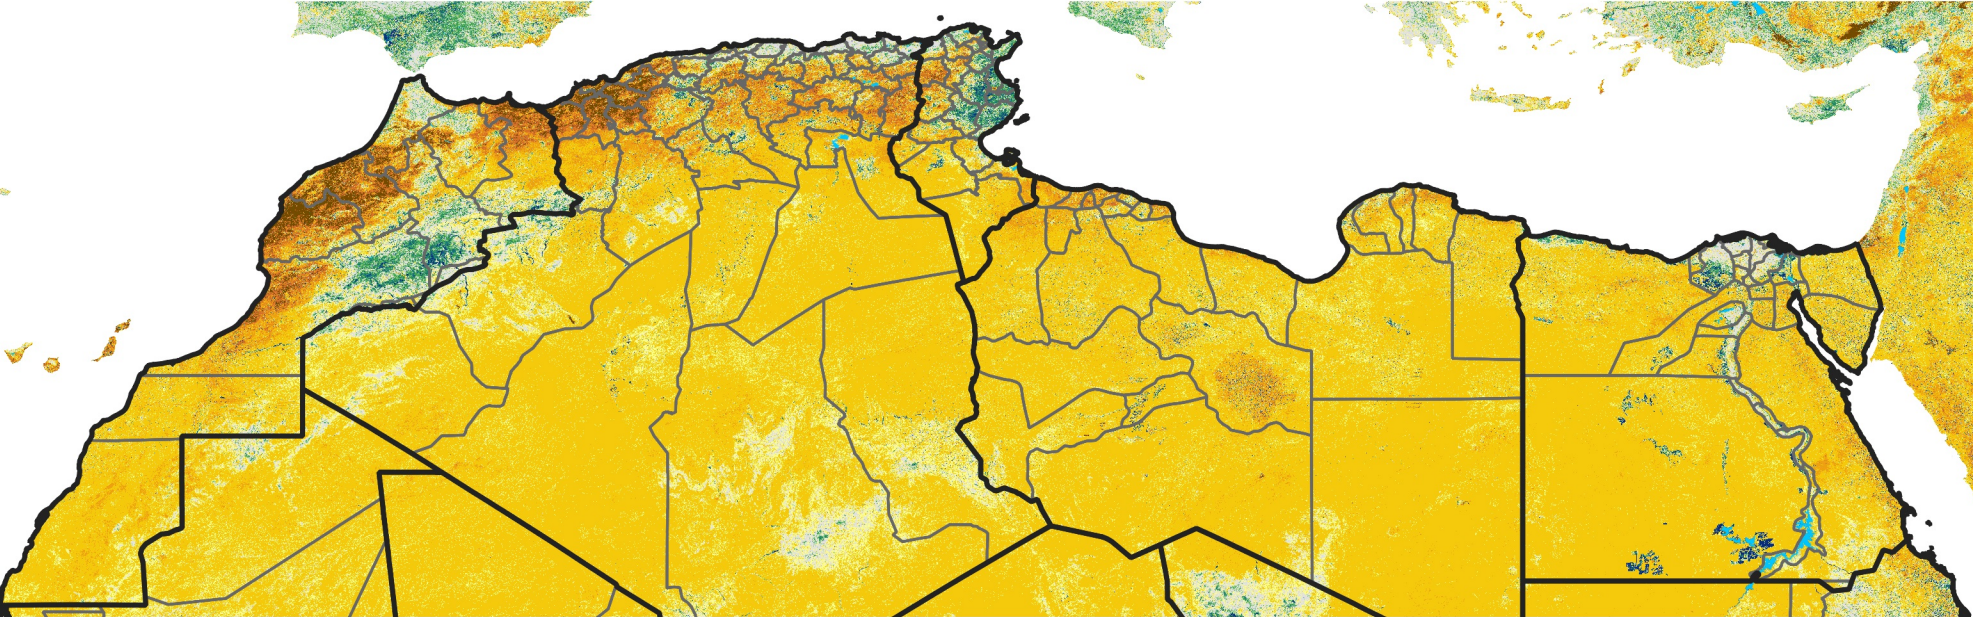

North Africa Percent of Mean NDVI

2024 / mean (2003 - 2022)
Period 36 / December 21 - 31, 2024

Percent of Normal