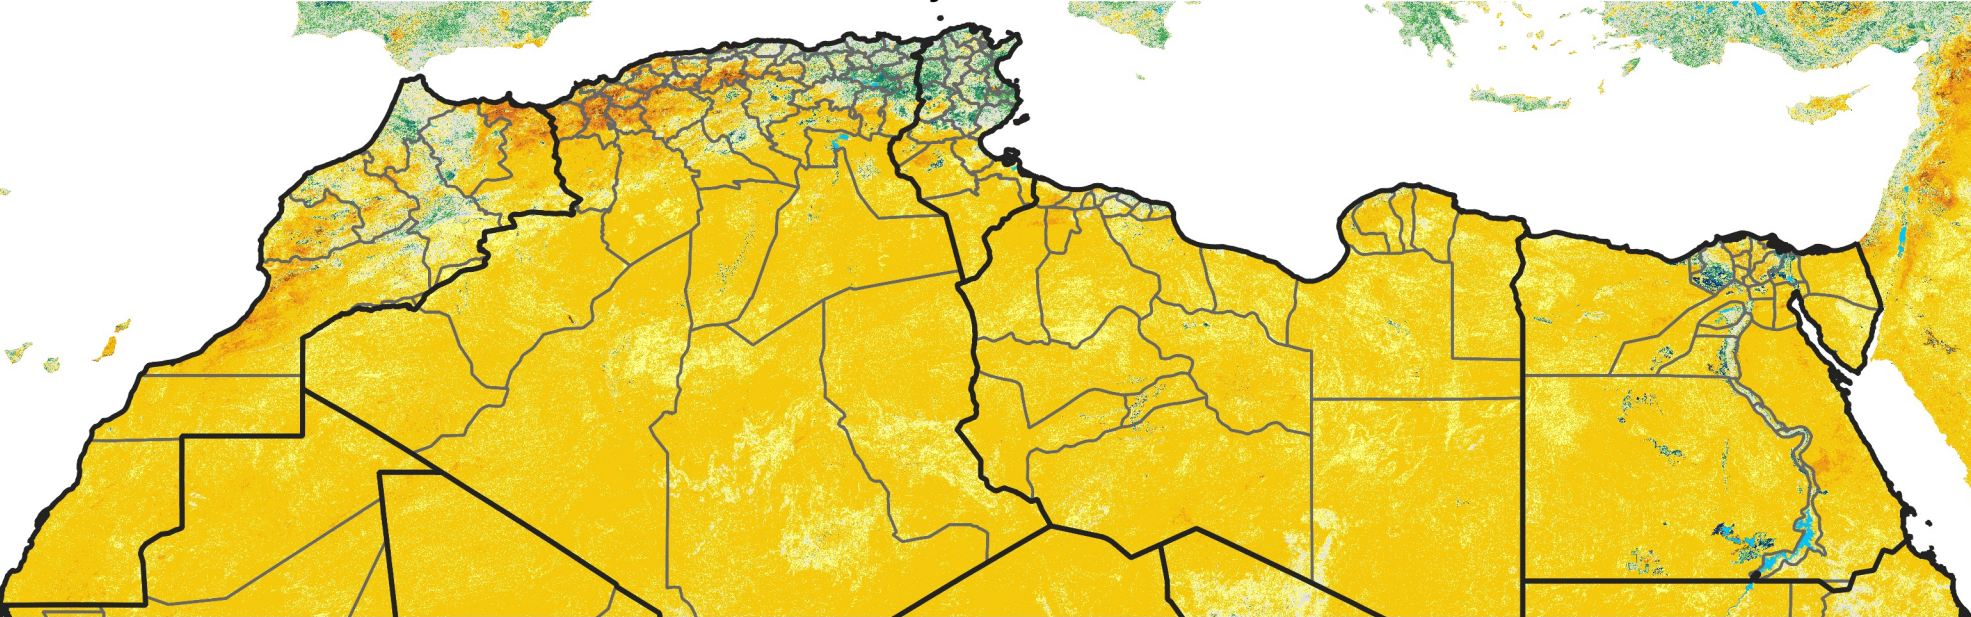

North Africa Percent of Mean NDVI

2025 / mean (2003 - 2022)
Period 16 / June 01 - 10, 2025

Percent of Normal