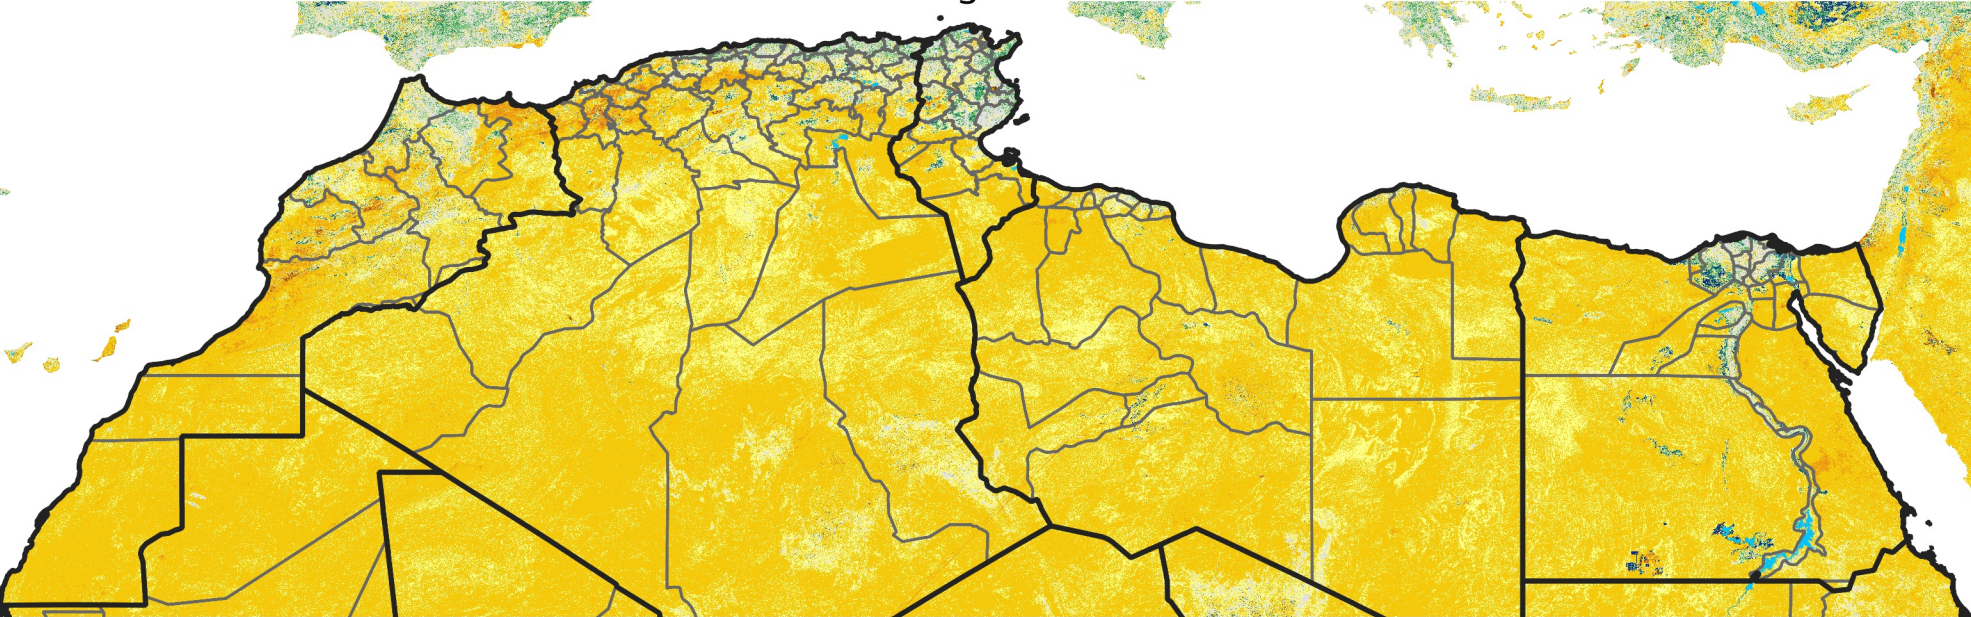

North Africa Percent of Mean NDVI

2025 / mean (2003 - 2022)
Period 22 / August 01 - 10, 2025

Percent of Normal