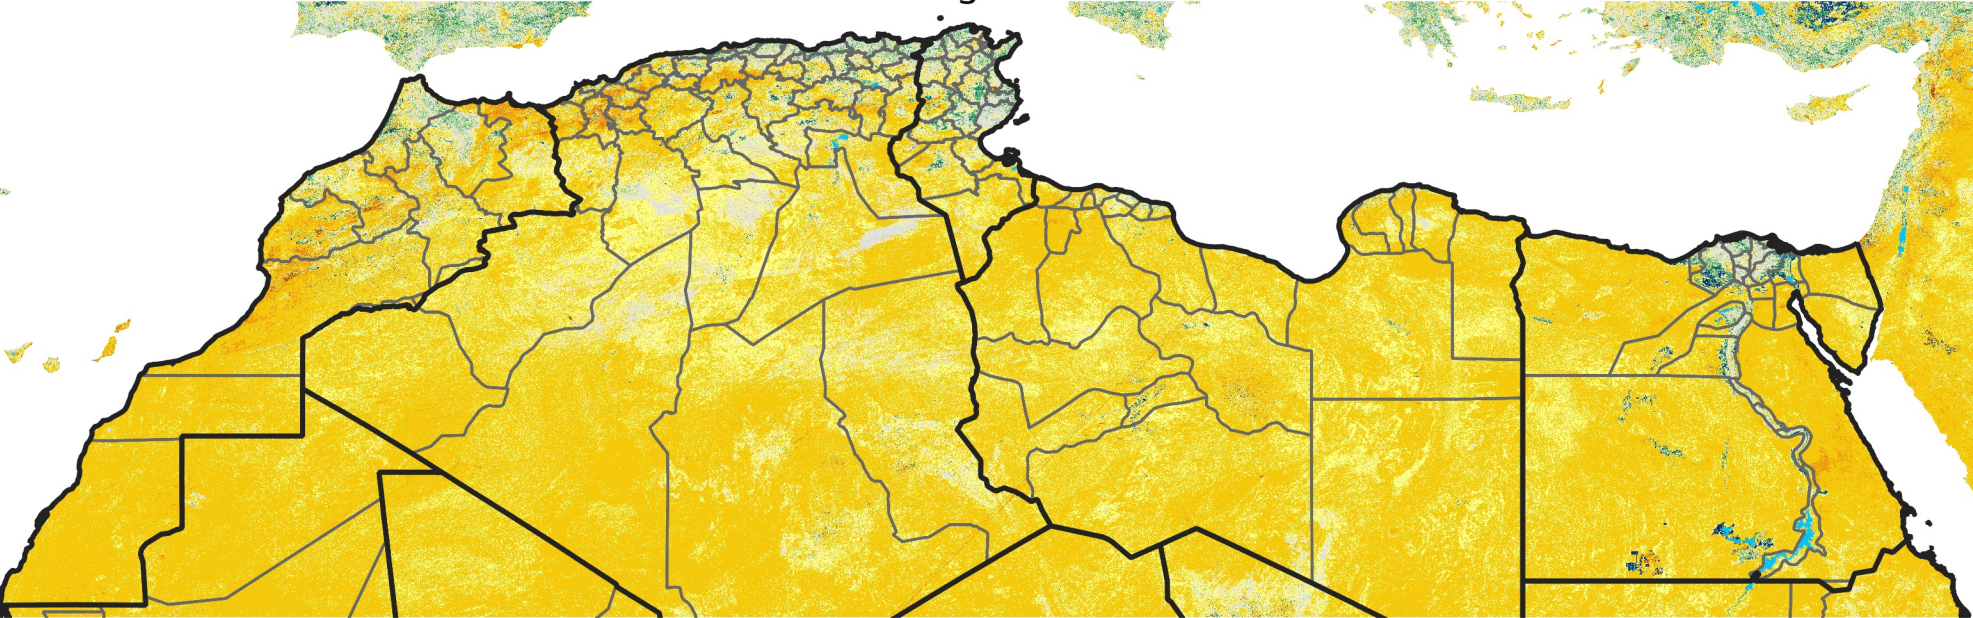

North Africa Percent of Mean NDVI

2025 / mean (2003 - 2022)
Period 23 / August 11 - 20, 2025

Percent of Normal