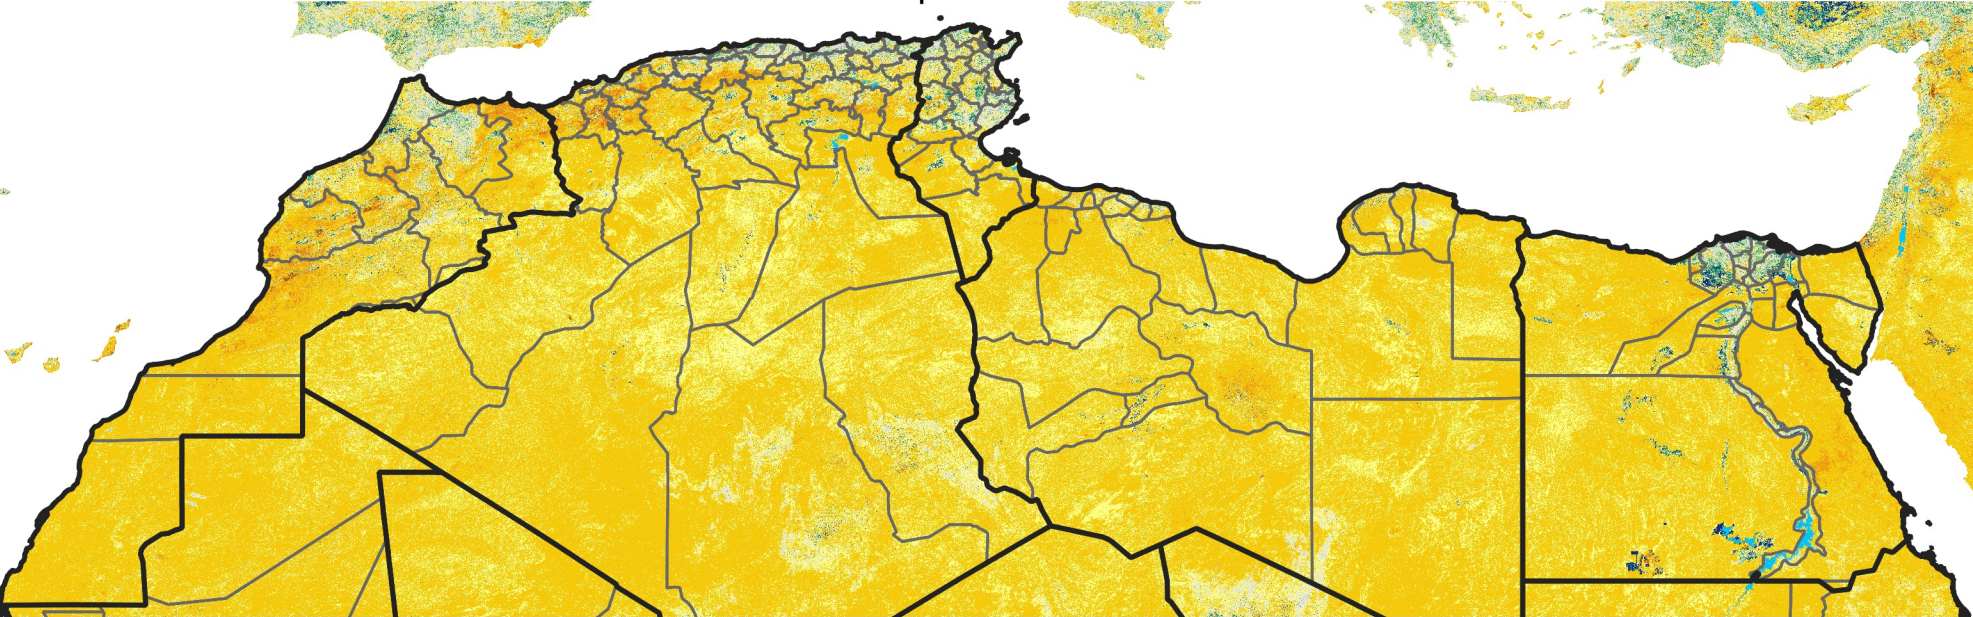

North Africa Percent of Mean NDVI

2025 / mean (2003 - 2022)
Period 25 / September 01 - 10, 2025

Percent of Normal