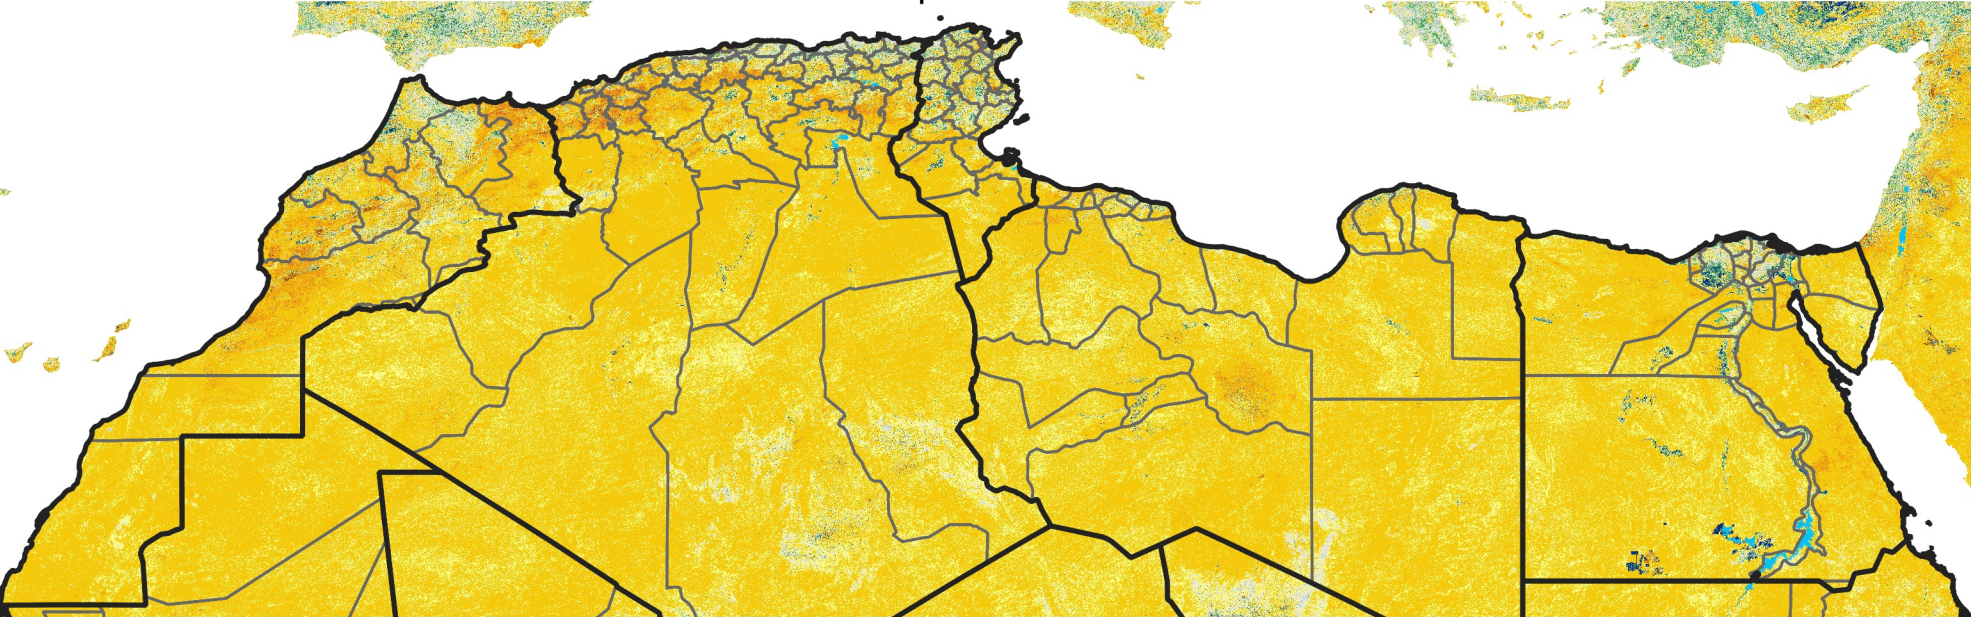

North Africa Percent of Mean NDVI

2025 / mean (2003 - 2022)
Period 27 / September 21 - 30, 2025

Percent of Normal