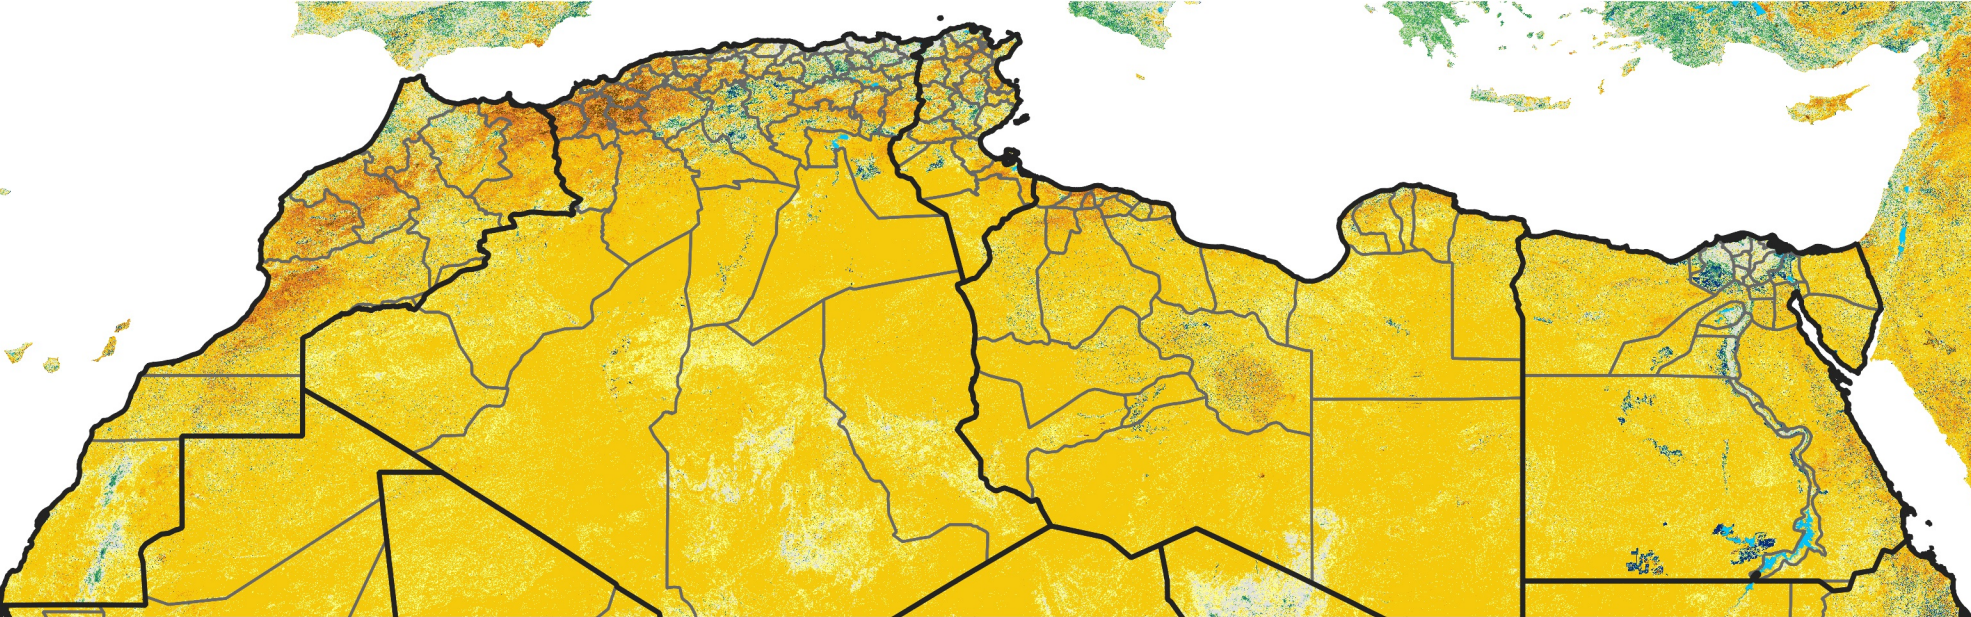

North Africa Percent of Mean NDVI

2025 / mean (2003 - 2022)
Period 34 / December 01 - 10, 2025

Percent of Normal