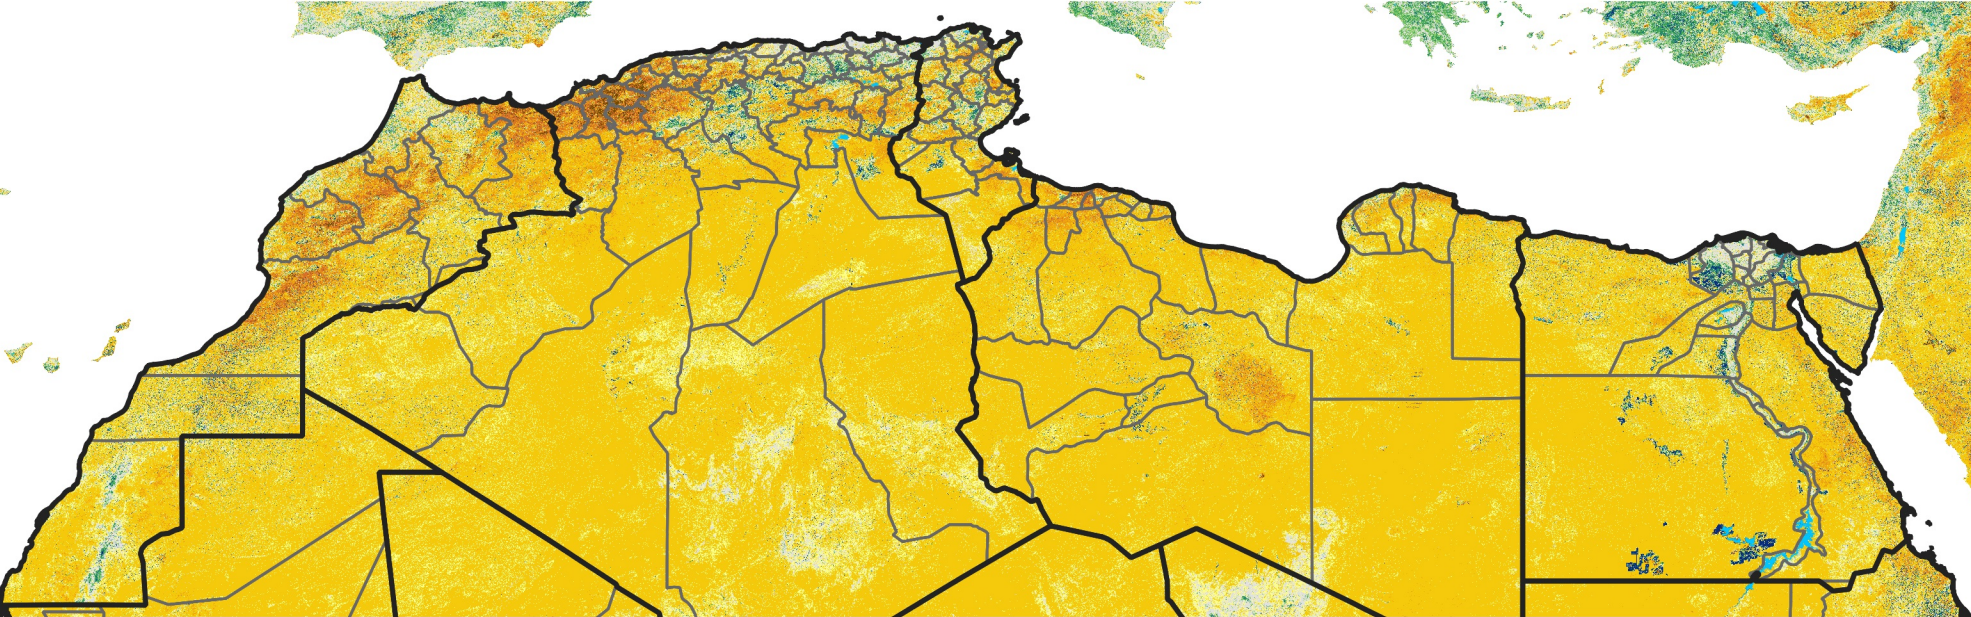

North Africa Percent of Mean NDVI

2025 / mean (2003 - 2022)
Period 35 / December 11 - 20, 2025

Percent of Normal