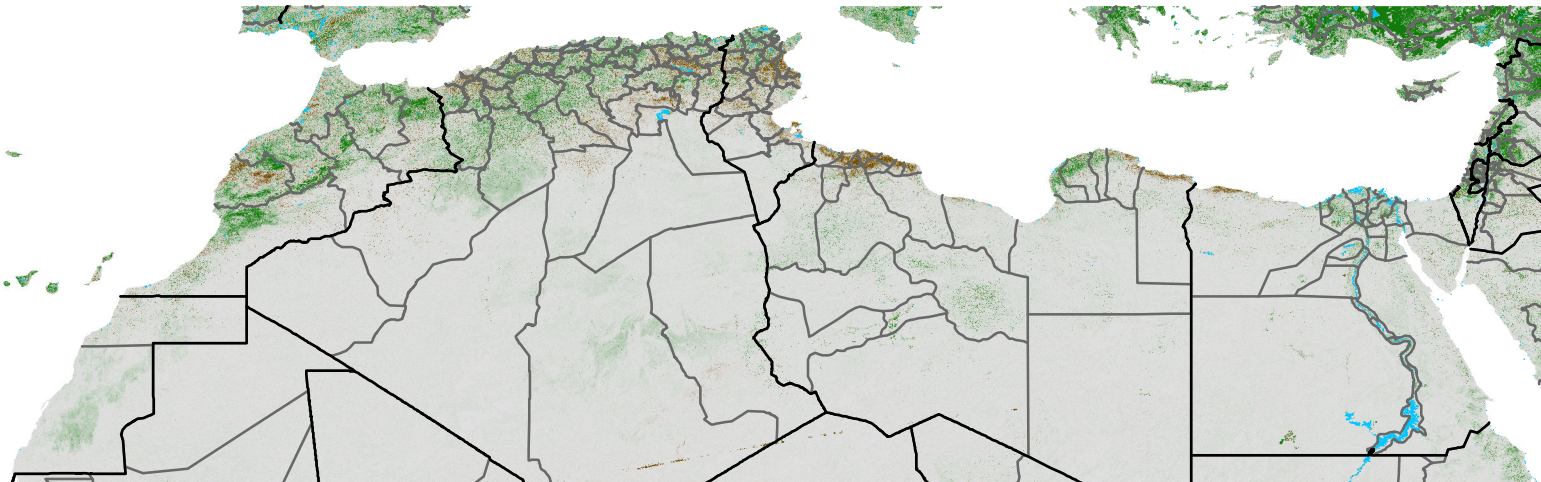

North Africa NDVI Difference

2013 minus 2012

Period 07 / Jan 26 - Feb 05, 2013

NDVI Difference

< -0.3 -0.2 -0.1 -0.05 0.05 0.1 0.2 > 0.3

Negative

No Difference

Positive