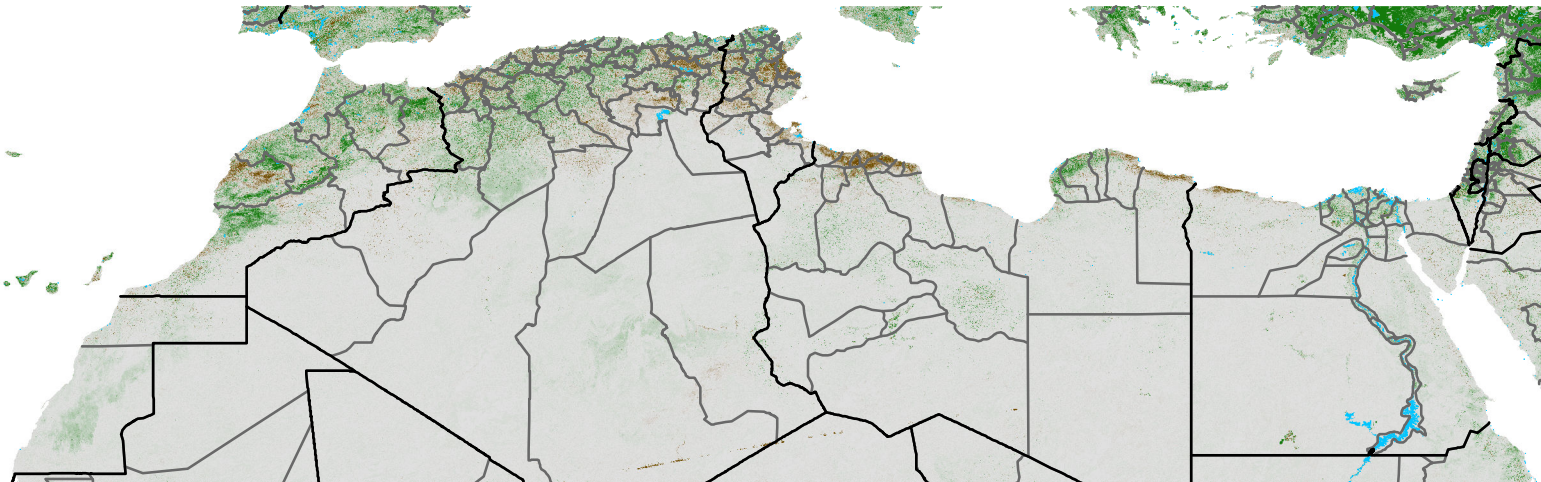

# North Africa NDVI Difference

2013 minus 2012

Period 08 / Feb 01 - 10, 2013

## NDVI Difference

< -0.3   -0.2   -0.1   -0.05   0.05   0.1   0.2   > 0.3

Negative

No Difference

Positive