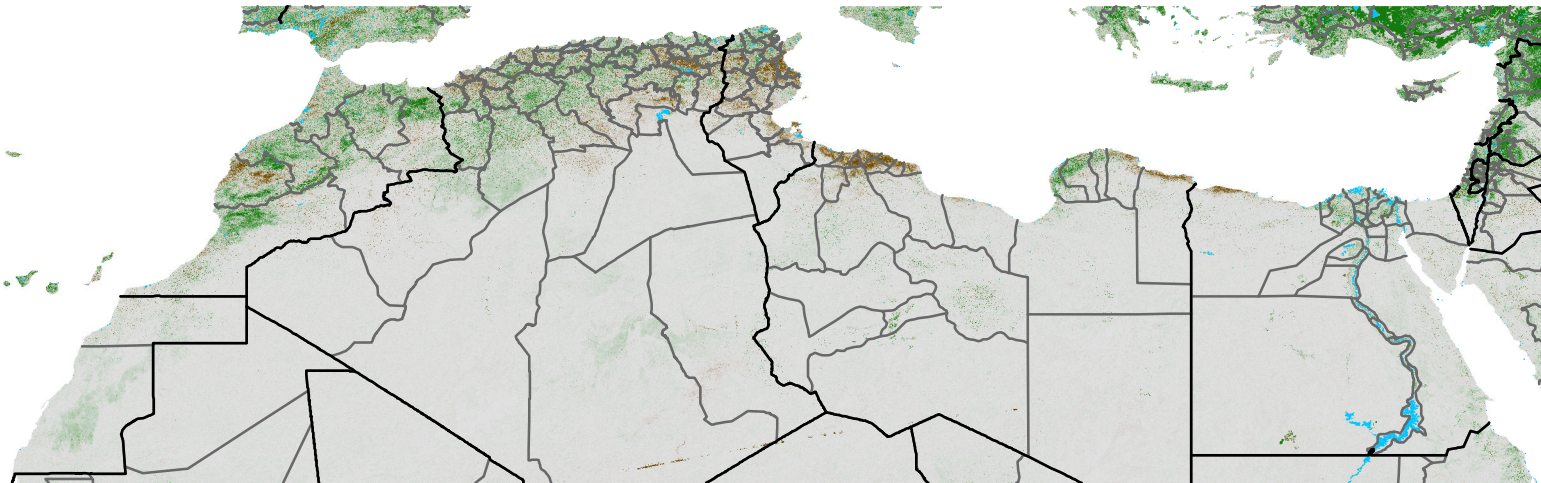

North Africa NDVI Difference

2013 minus 2012

Period 09 / Feb 06 - 15, 2013

NDVI Difference

< -0.3 -0.2 -0.1 -0.05 0.05 0.1 0.2 > 0.3

Negative

No Difference

Positive