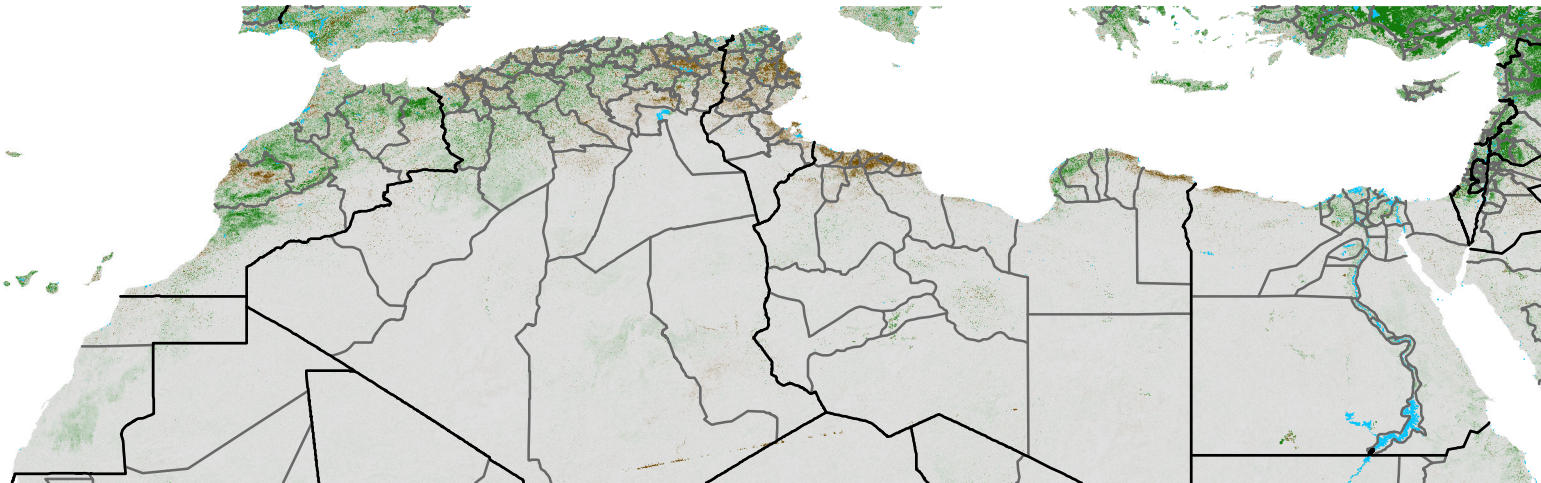

North Africa NDVI Difference

2013 minus 2012

Period 10 / Feb 11 - 20, 2013

NDVI Difference

< -0.3 -0.2 -0.1 -0.05 0.05 0.1 0.2 > 0.3

Negative

No Difference

Positive