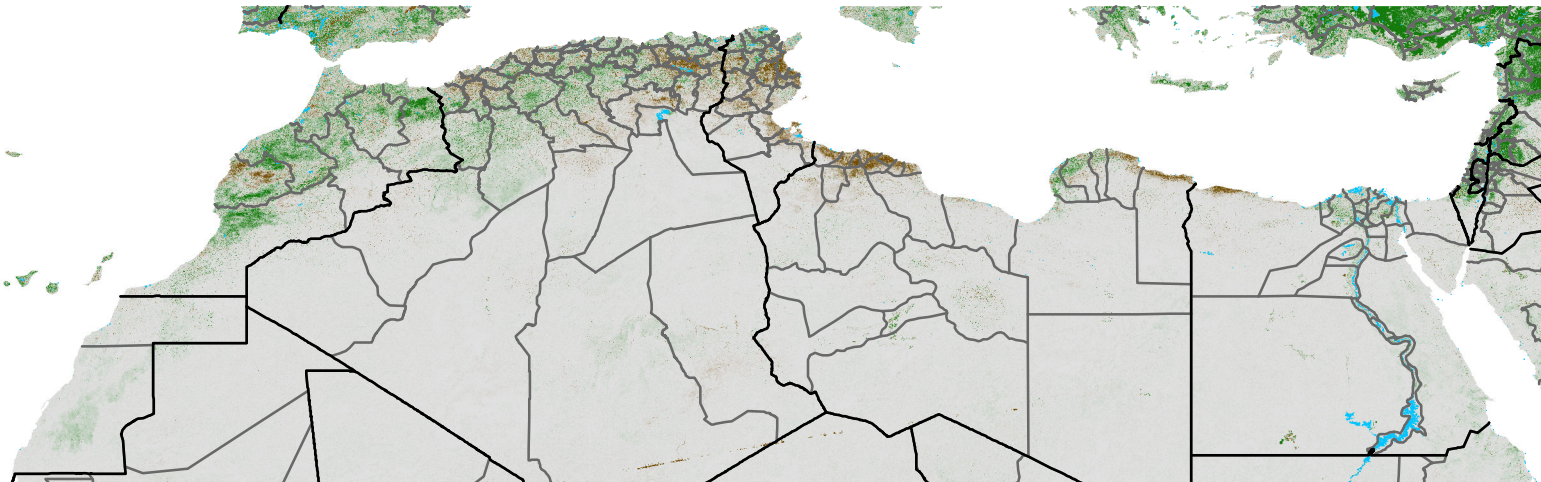

North Africa NDVI Difference

2013 minus 2012

Period 11 / Feb 16 - 25, 2013

NDVI Difference

< -0.3 -0.2 -0.1 -0.05 0.05 0.1 0.2 > 0.3

Negative

No Difference

Positive