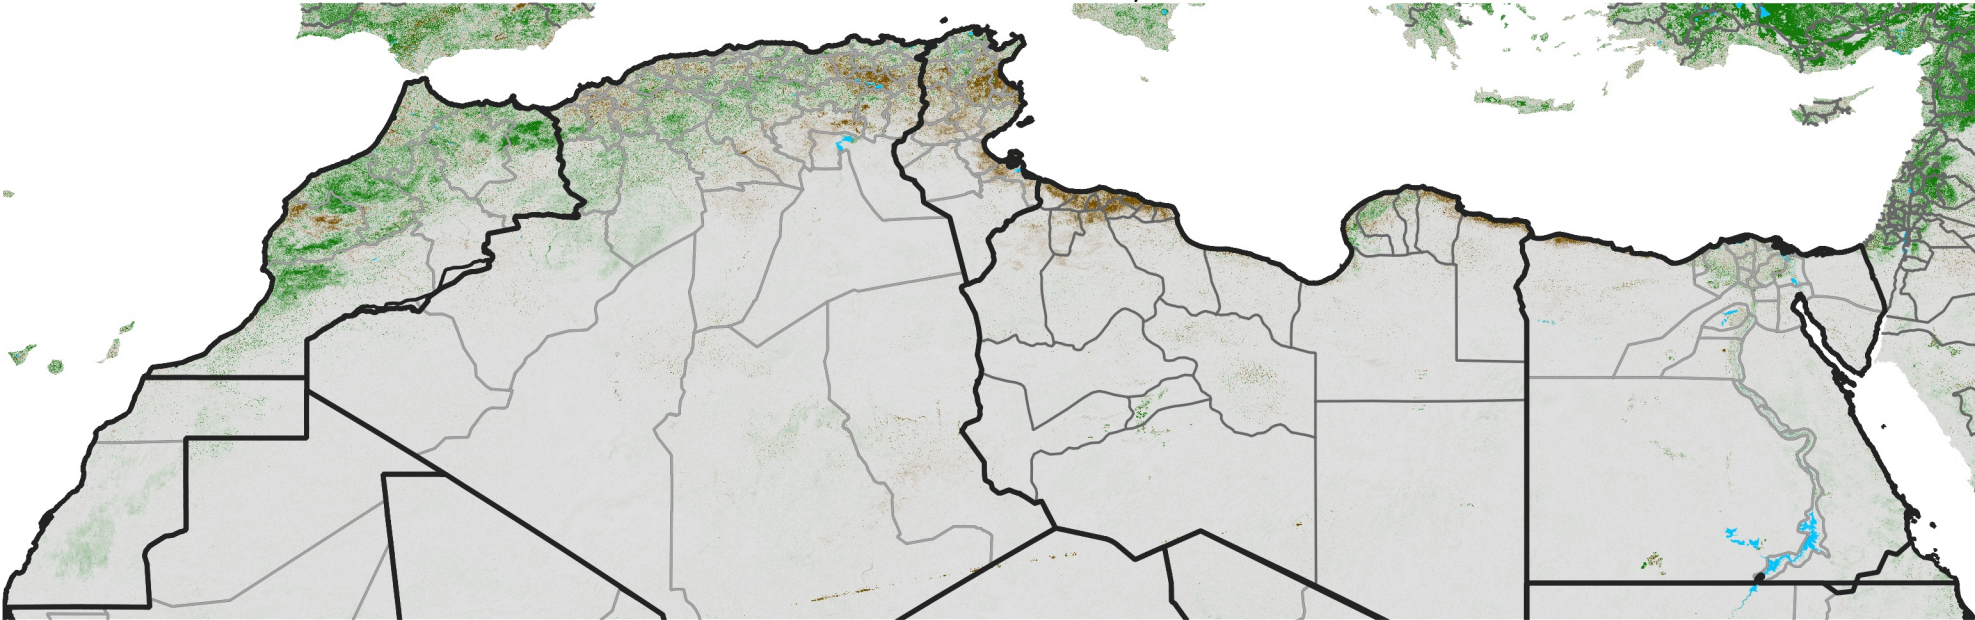

North Africa NDVI Difference

2013 minus 2012

Period 12 / Feb 21 - 28, 2013

NDVI Difference

< -0.3 -0.2 -0.1 -0.05 0.05 0.1 0.2 >0.3

Negative

No Difference

Positive