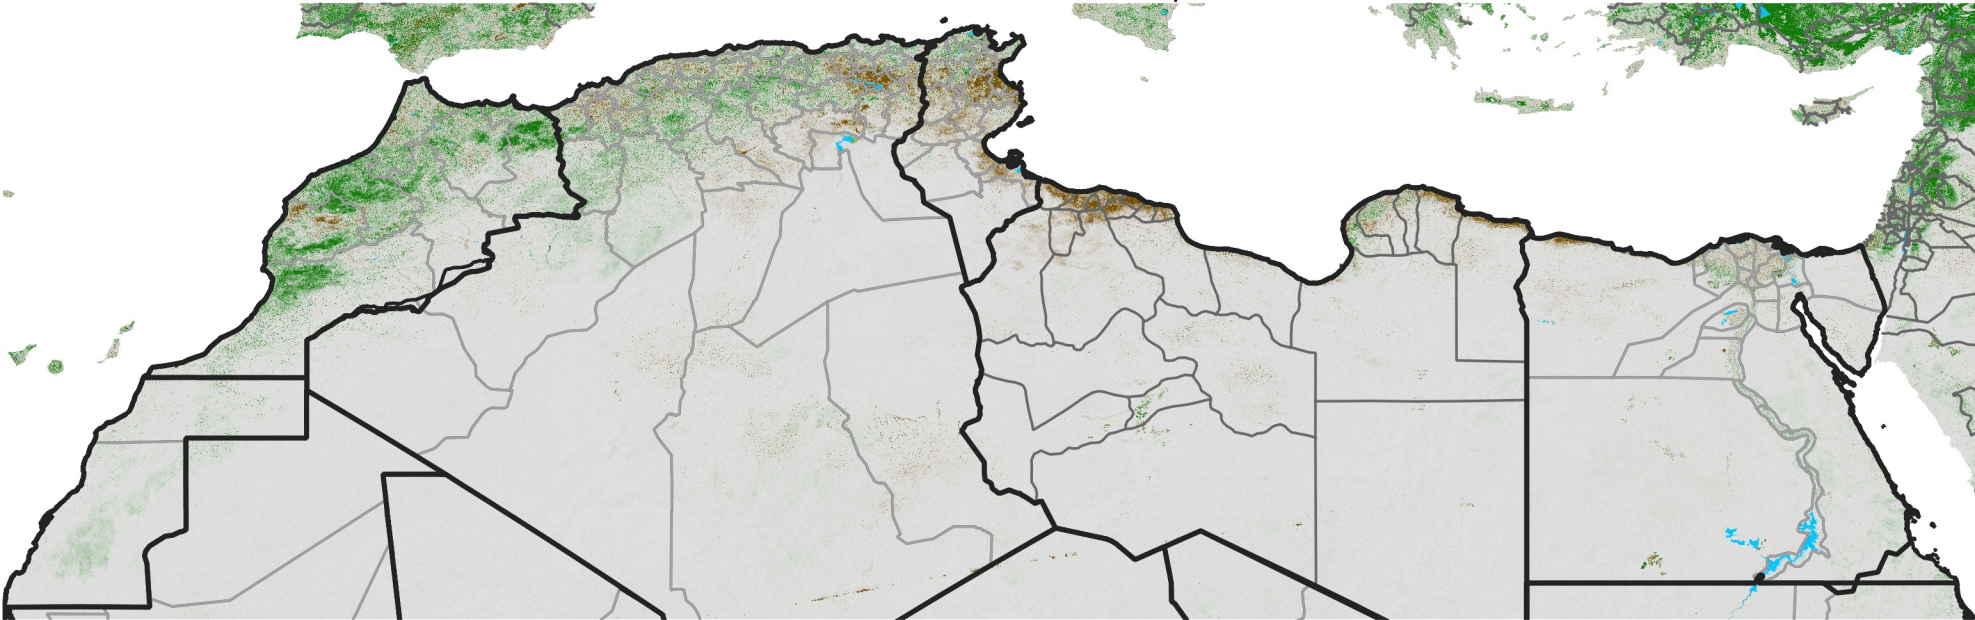

North Africa NDVI Difference

2013 minus 2012

Period 13 / Feb 26 - Mar 05, 2013

NDVI Difference

< -0.3 -0.2 -0.1 -0.05 0.05 0.1 0.2 >0.3

Negative

No Difference

Positive