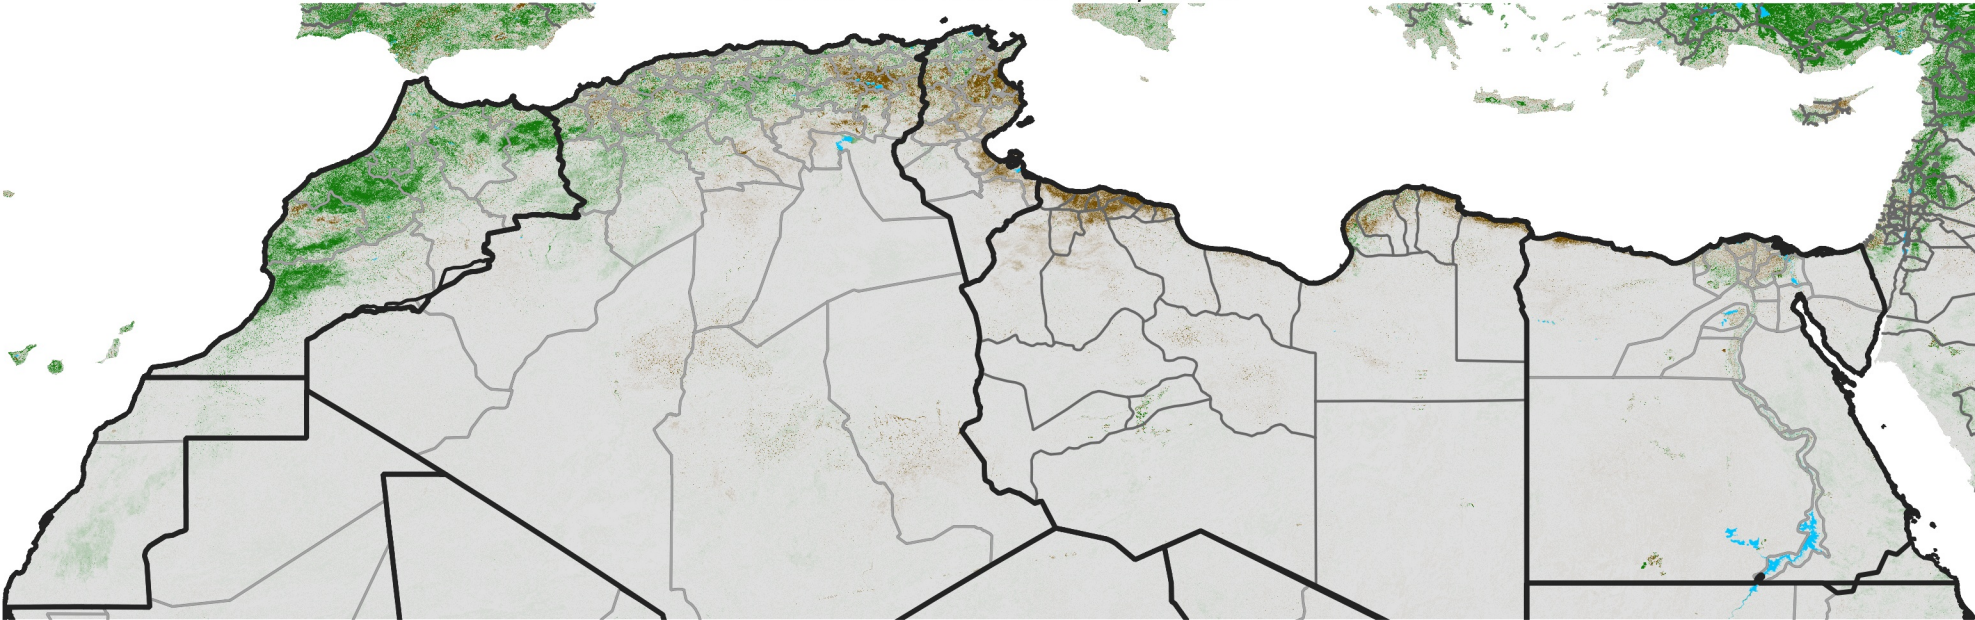

North Africa NDVI Difference

2013 minus 2012

Period 15 / Mar 06 - 15, 2013

NDVI Difference

< -0.3 -0.2 -0.1 -0.05 0.05 0.1 0.2 >0.3

Negative

No Difference

Positive