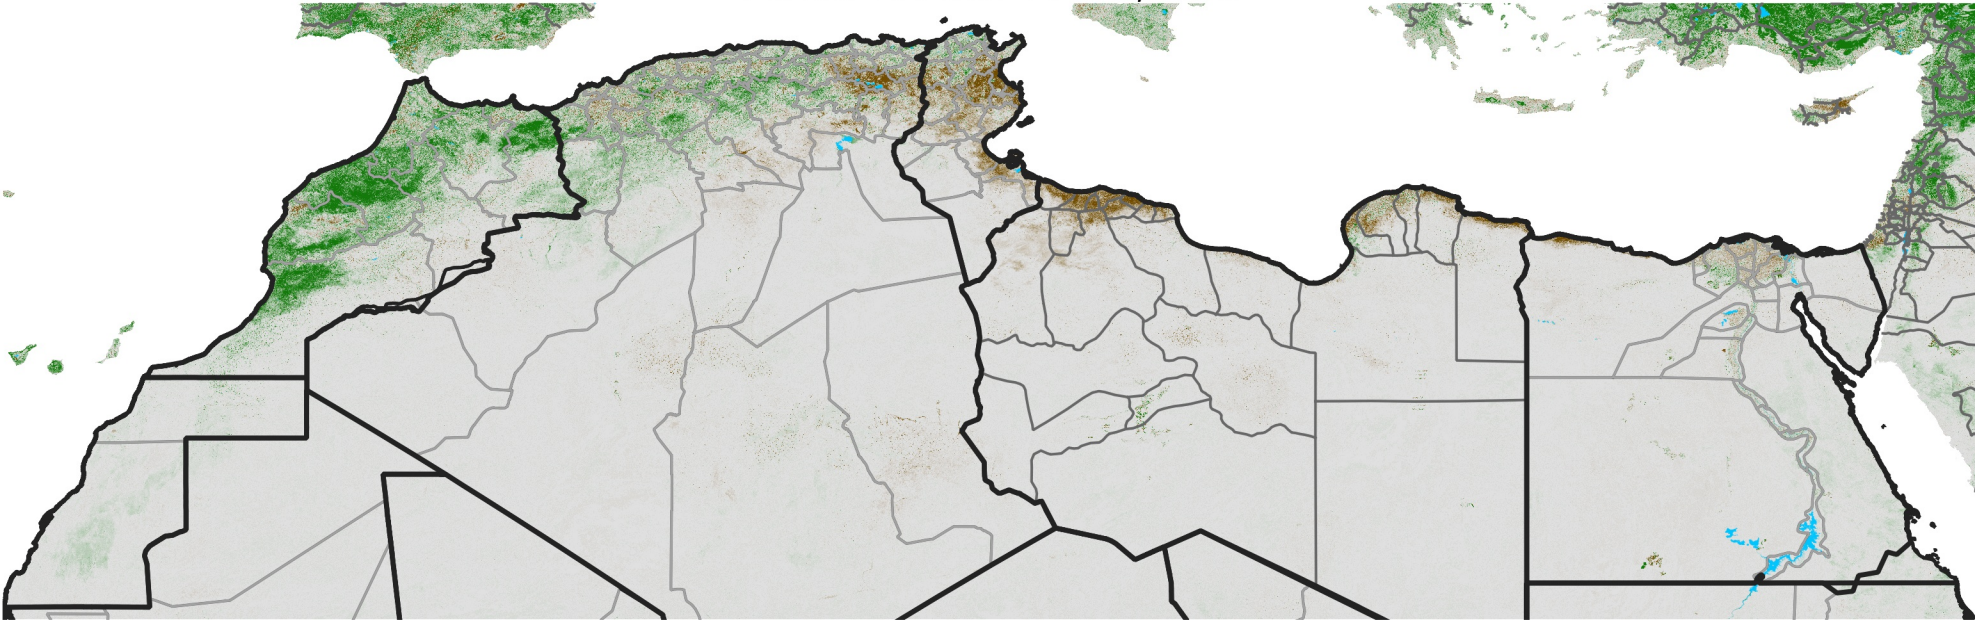

# North Africa NDVI Difference

2013 minus 2012

Period 16 / Mar 11 - 20, 2013

## NDVI Difference

< -0.3   -0.2   -0.1   -0.05   0.05   0.1   0.2   >0.3

Negative

No Difference

Positive