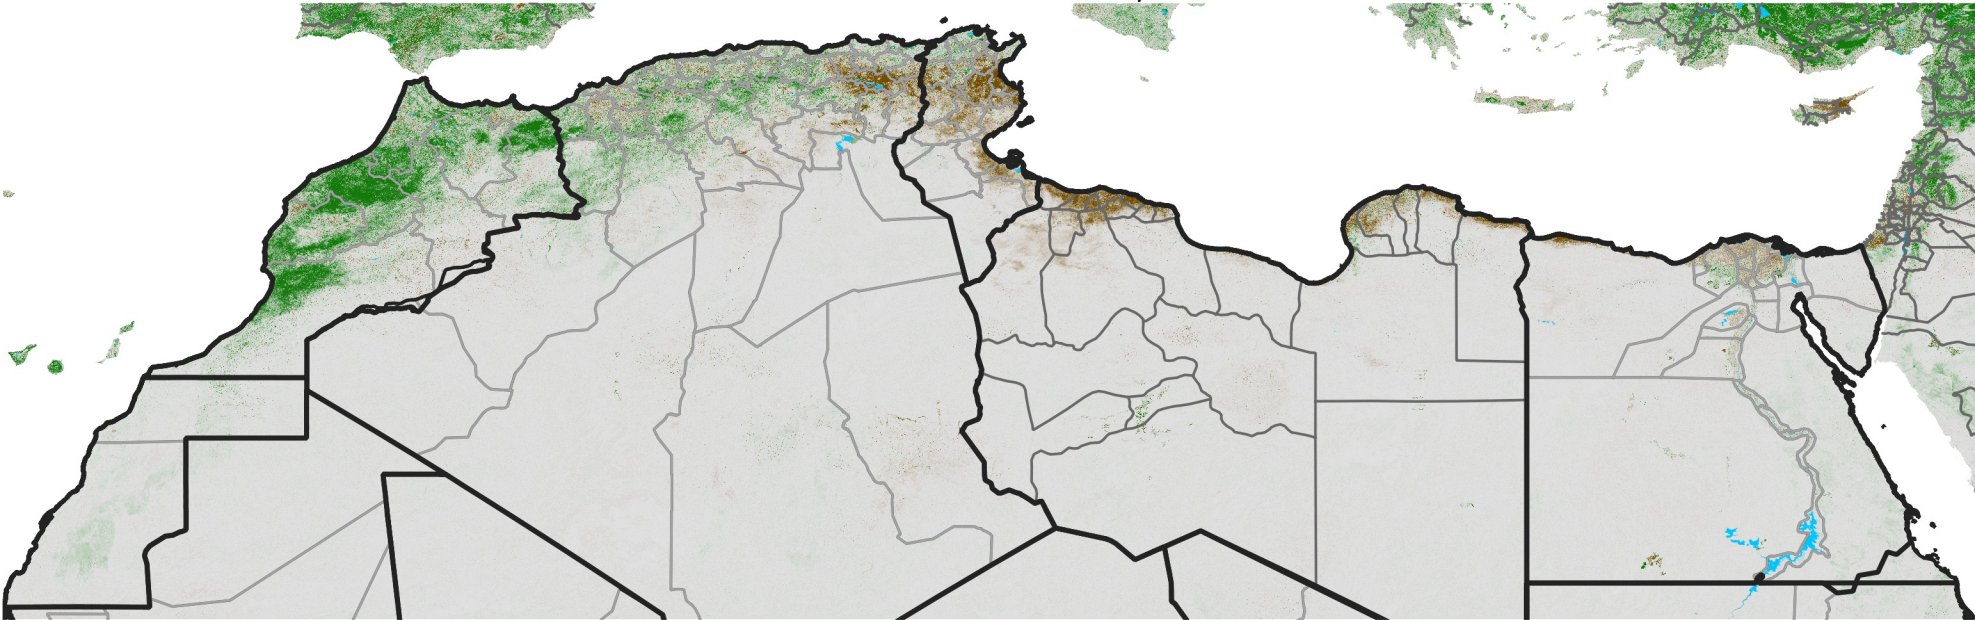

North Africa NDVI Difference

2013 minus 2012

Period 17 / Mar 16 - 25, 2013

NDVI Difference

< -0.3 -0.2 -0.1 -0.05 0.05 0.1 0.2 >0.3

Negative

No Difference

Positive