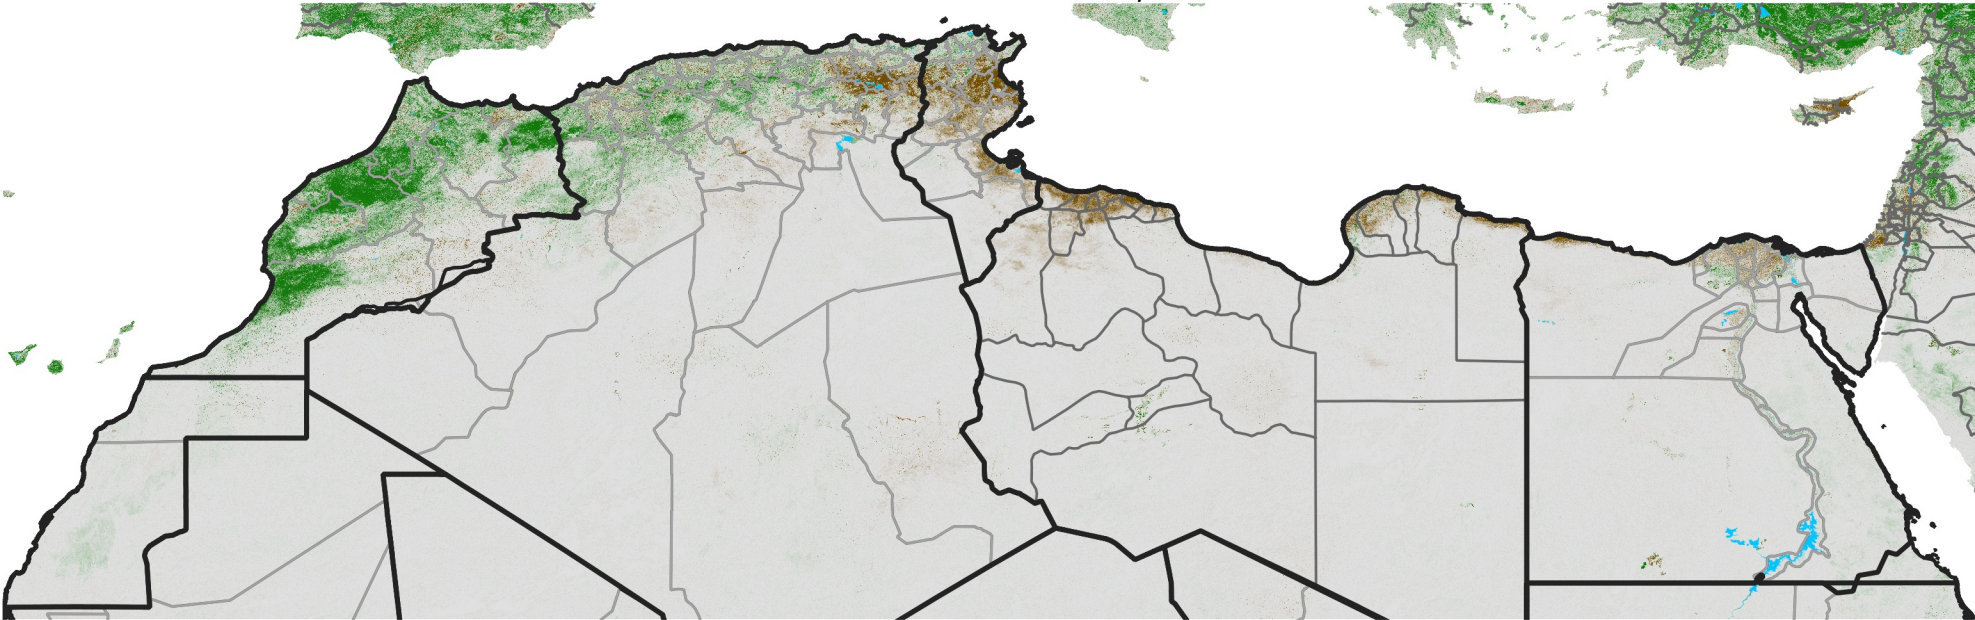

North Africa NDVI Difference

2013 minus 2012

Period 18 / Mar 21 - 31, 2013

NDVI Difference

< -0.3 -0.2 -0.1 -0.05 0.05 0.1 0.2 >0.3

Negative

No Difference

Positive