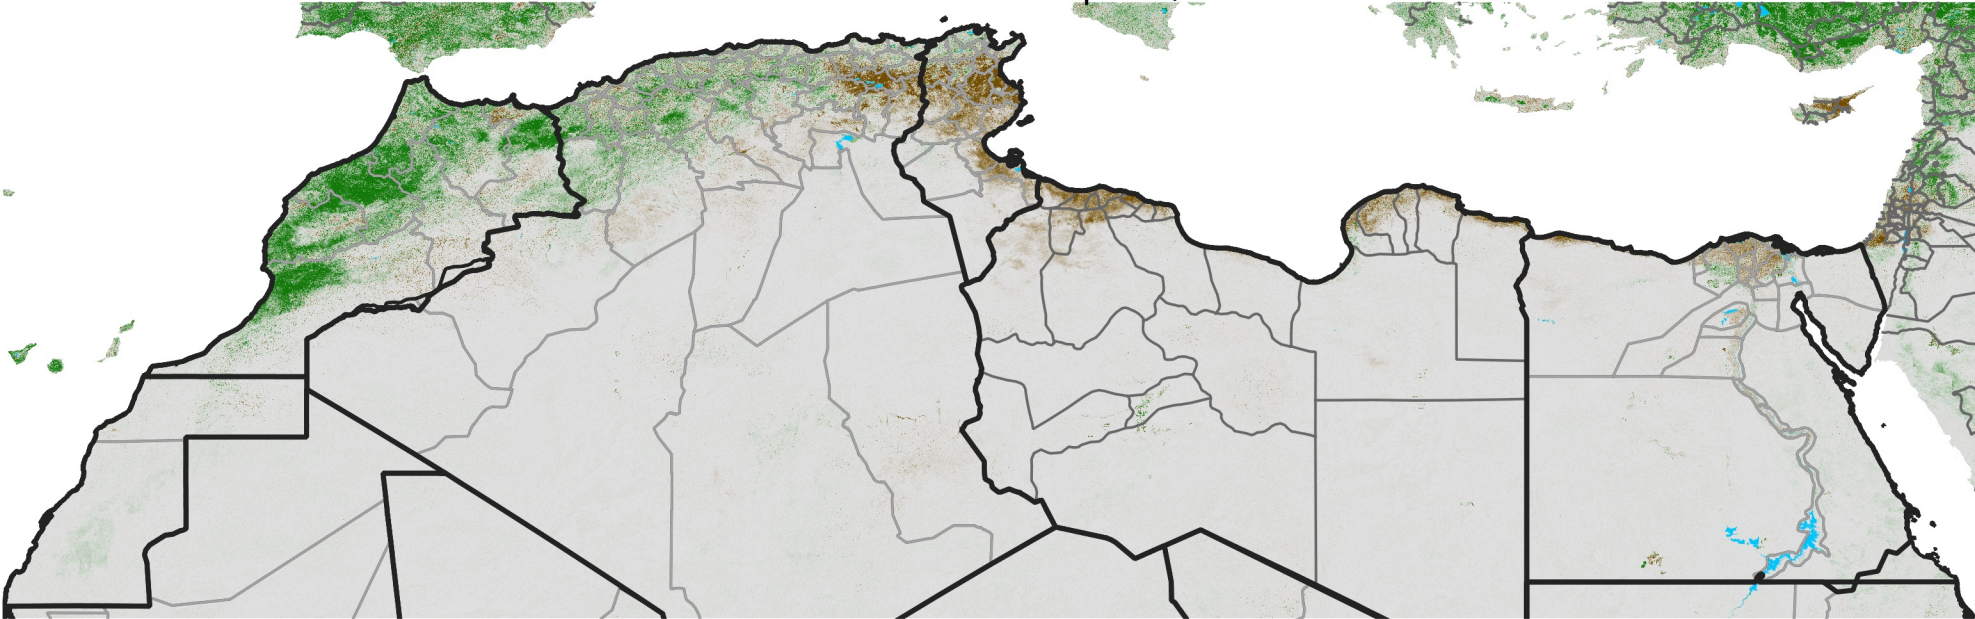

North Africa NDVI Difference

2013 minus 2012

Period 19 / Mar 26 - Apr 05, 2013

NDVI Difference

< -0.3 -0.2 -0.1 -0.05 0.05 0.1 0.2 >0.3

Negative

No Difference

Positive