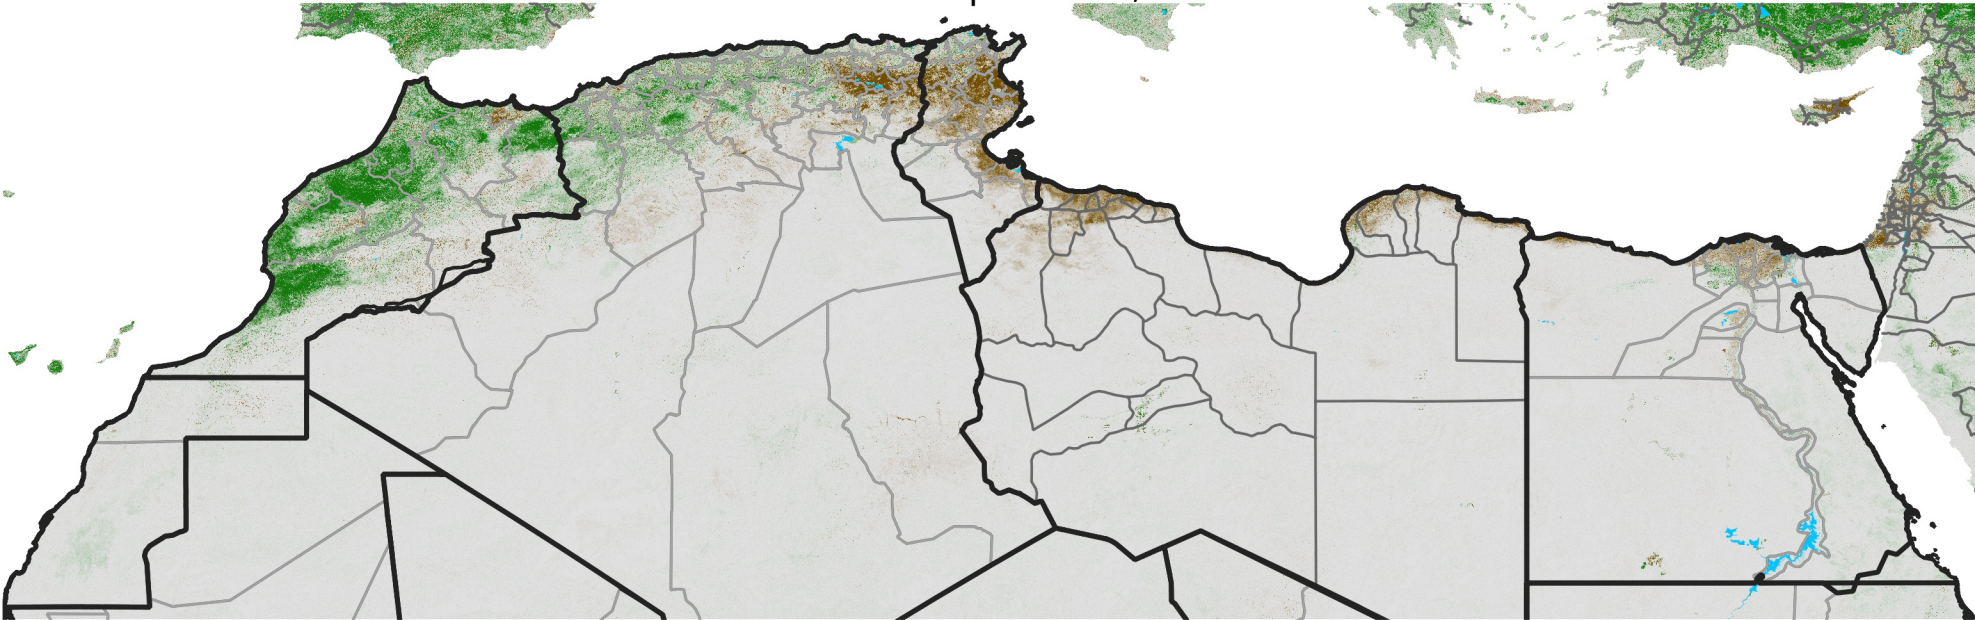

North Africa NDVI Difference

2013 minus 2012

Period 20 / Apr 01 - 10, 2013

NDVI Difference

< -0.3 -0.2 -0.1 -0.05 0.05 0.1 0.2 >0.3

Negative

No Difference

Positive