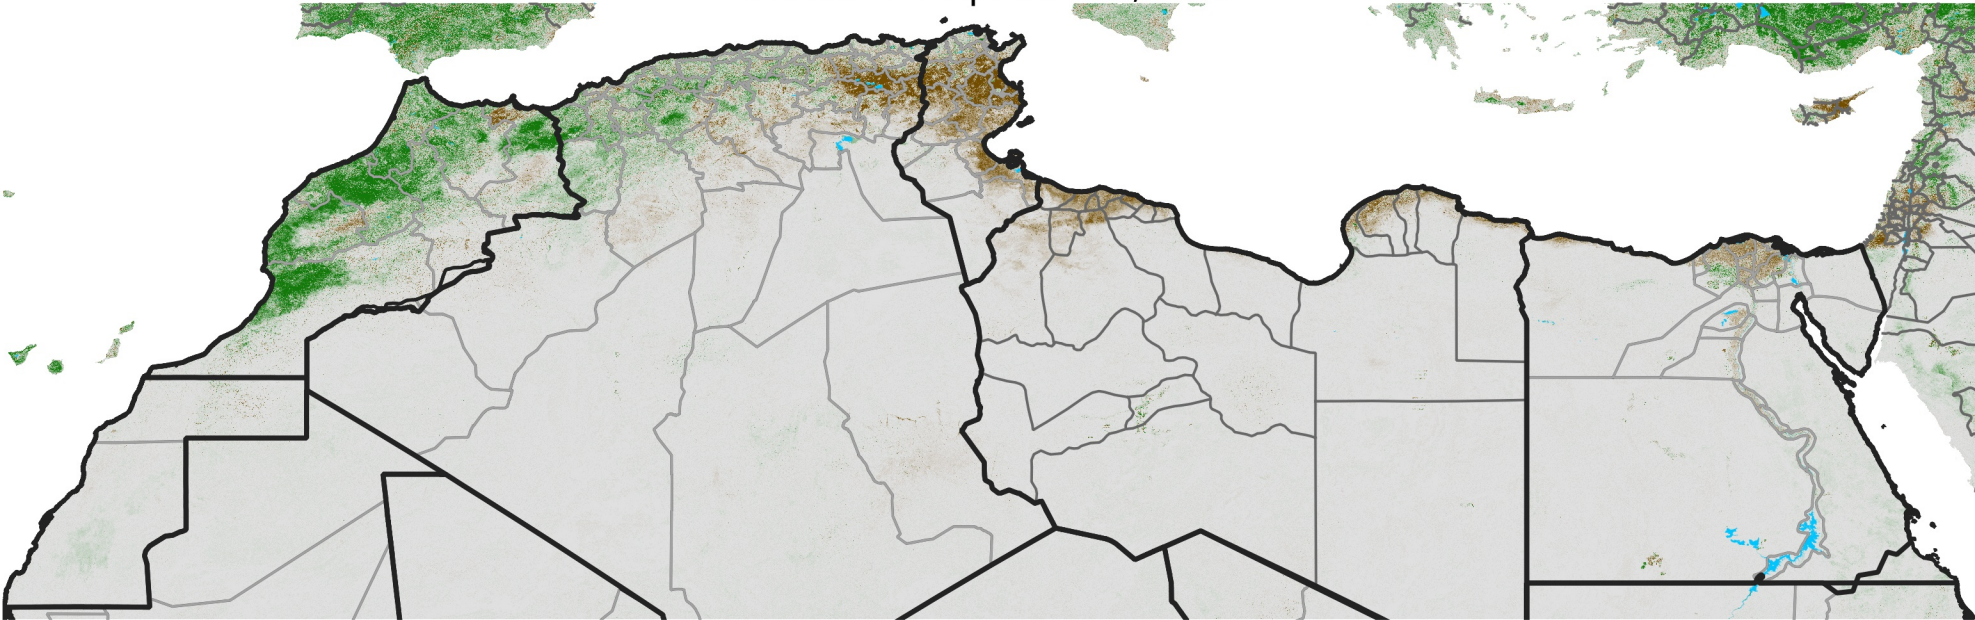

North Africa NDVI Difference

2013 minus 2012

Period 21 / Apr 06 - 15, 2013

NDVI Difference

< -0.3 -0.2 -0.1 -0.05 0.05 0.1 0.2 >0.3

Negative

No Difference

Positive