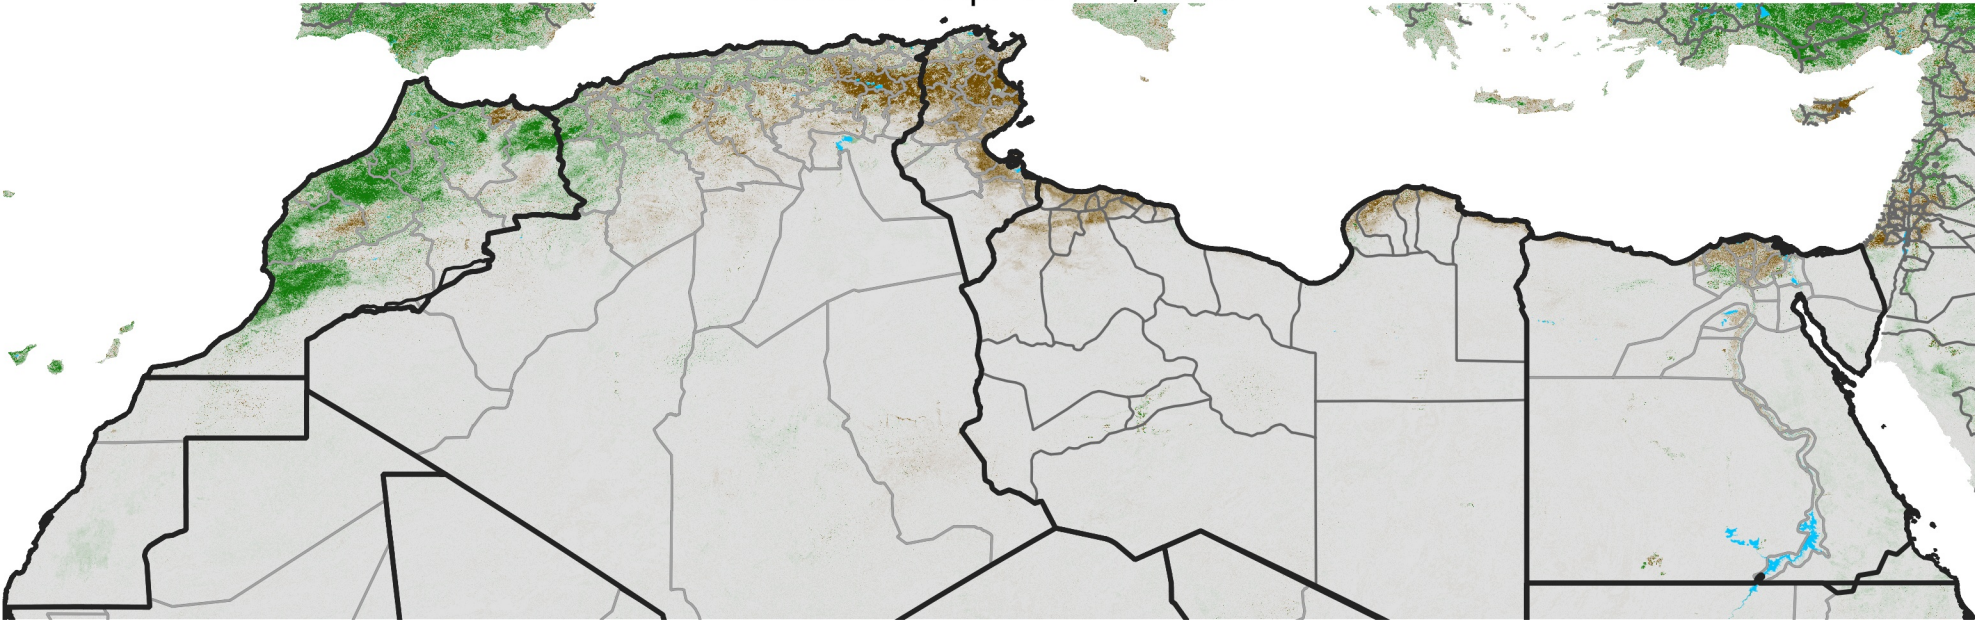

North Africa NDVI Difference

2013 minus 2012

Period 22 / Apr 11 - 20, 2013

NDVI Difference

< -0.3 -0.2 -0.1 -0.05 0.05 0.1 0.2 >0.3

Negative

No Difference

Positive