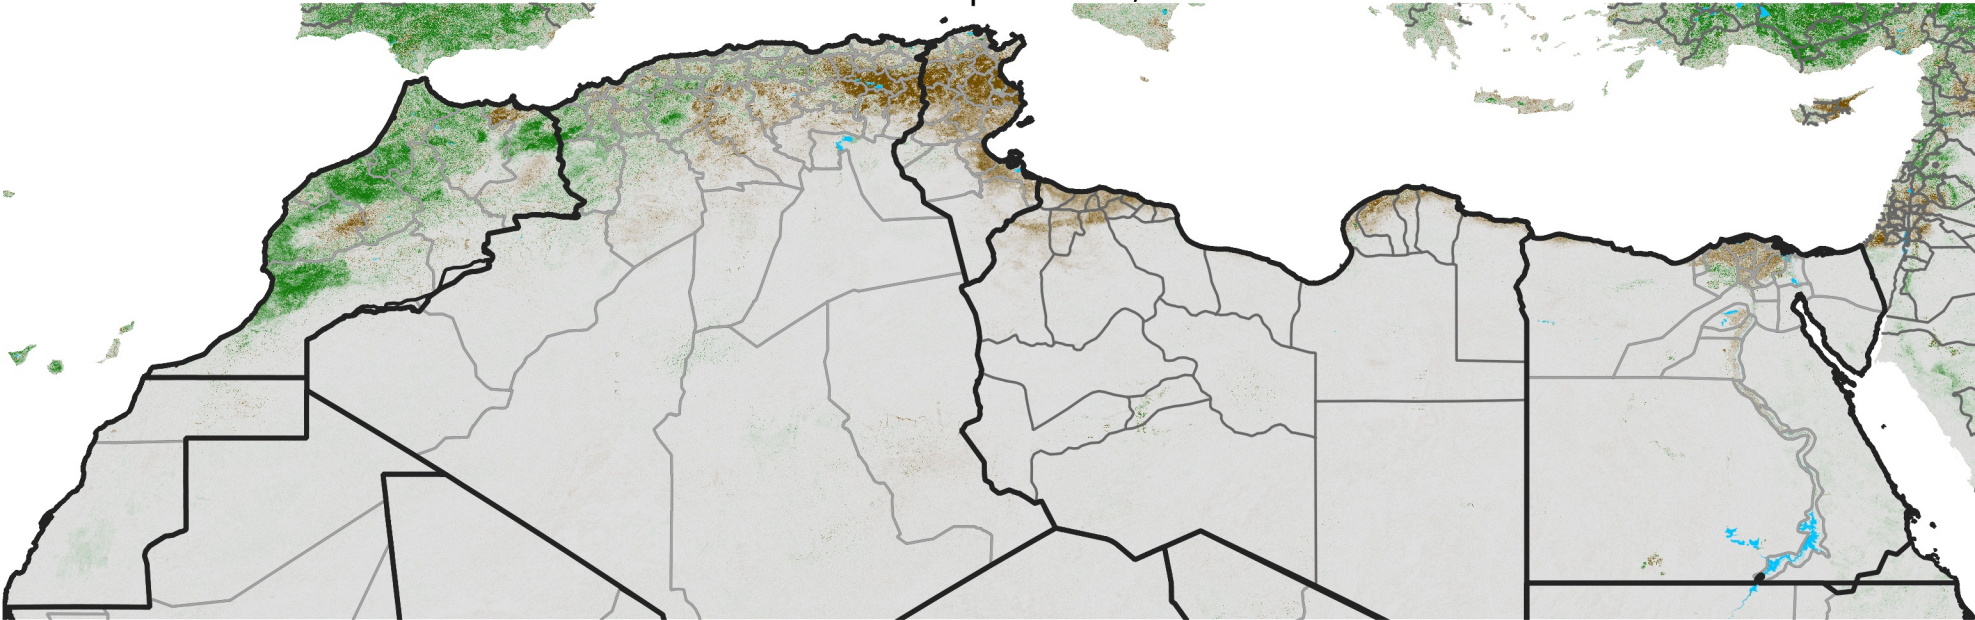

North Africa NDVI Difference

2013 minus 2012

Period 23 / Apr 16 - 25, 2013

NDVI Difference

< -0.3 -0.2 -0.1 -0.05 0.05 0.1 0.2 >0.3

Negative

No Difference

Positive