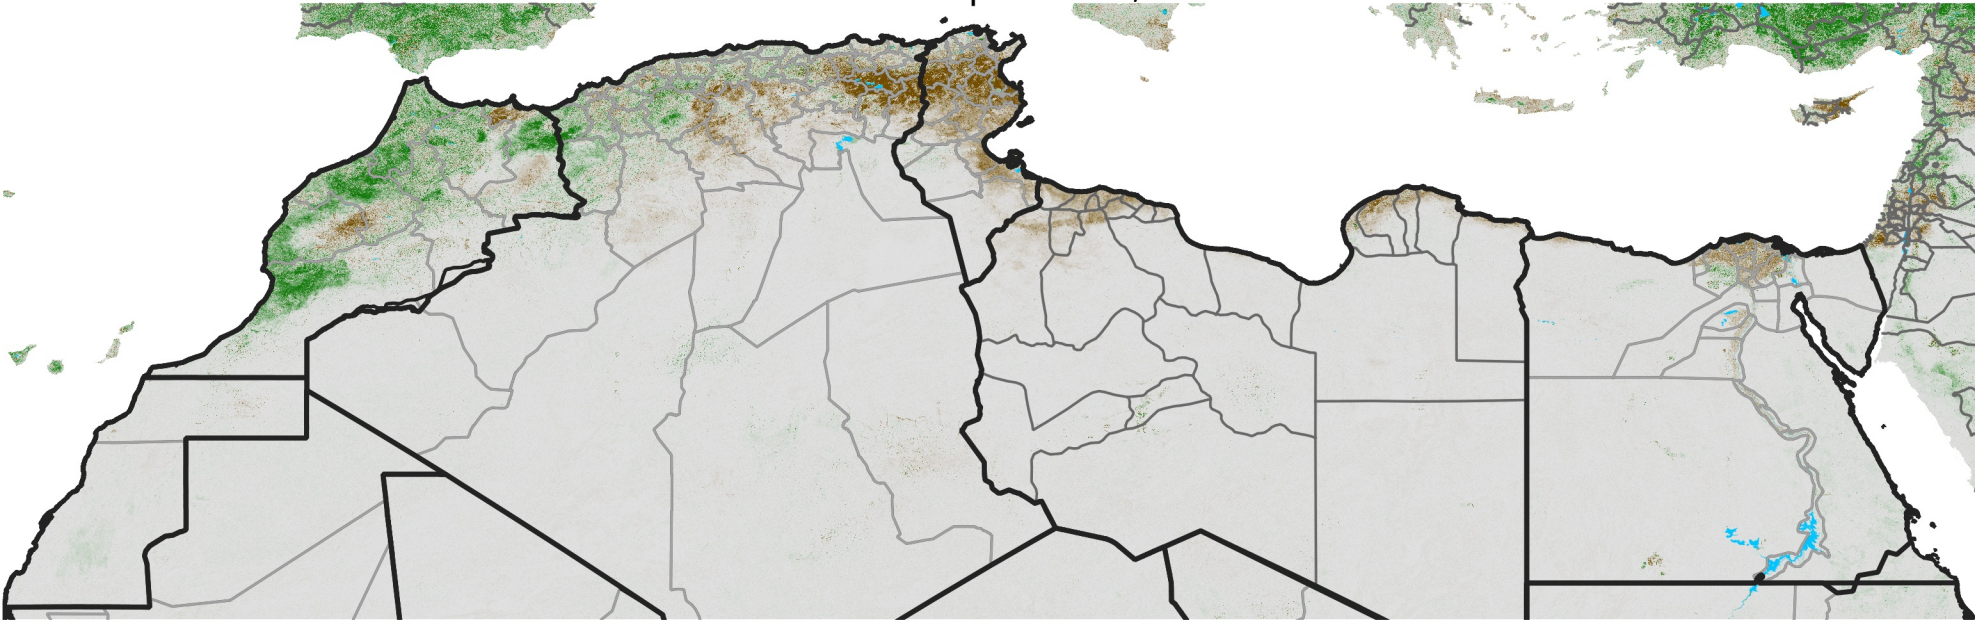

North Africa NDVI Difference

2013 minus 2012

Period 24 / Apr 21 - 30, 2013

NDVI Difference

< -0.3 -0.2 -0.1 -0.05 0.05 0.1 0.2 >0.3

Negative

No Difference

Positive