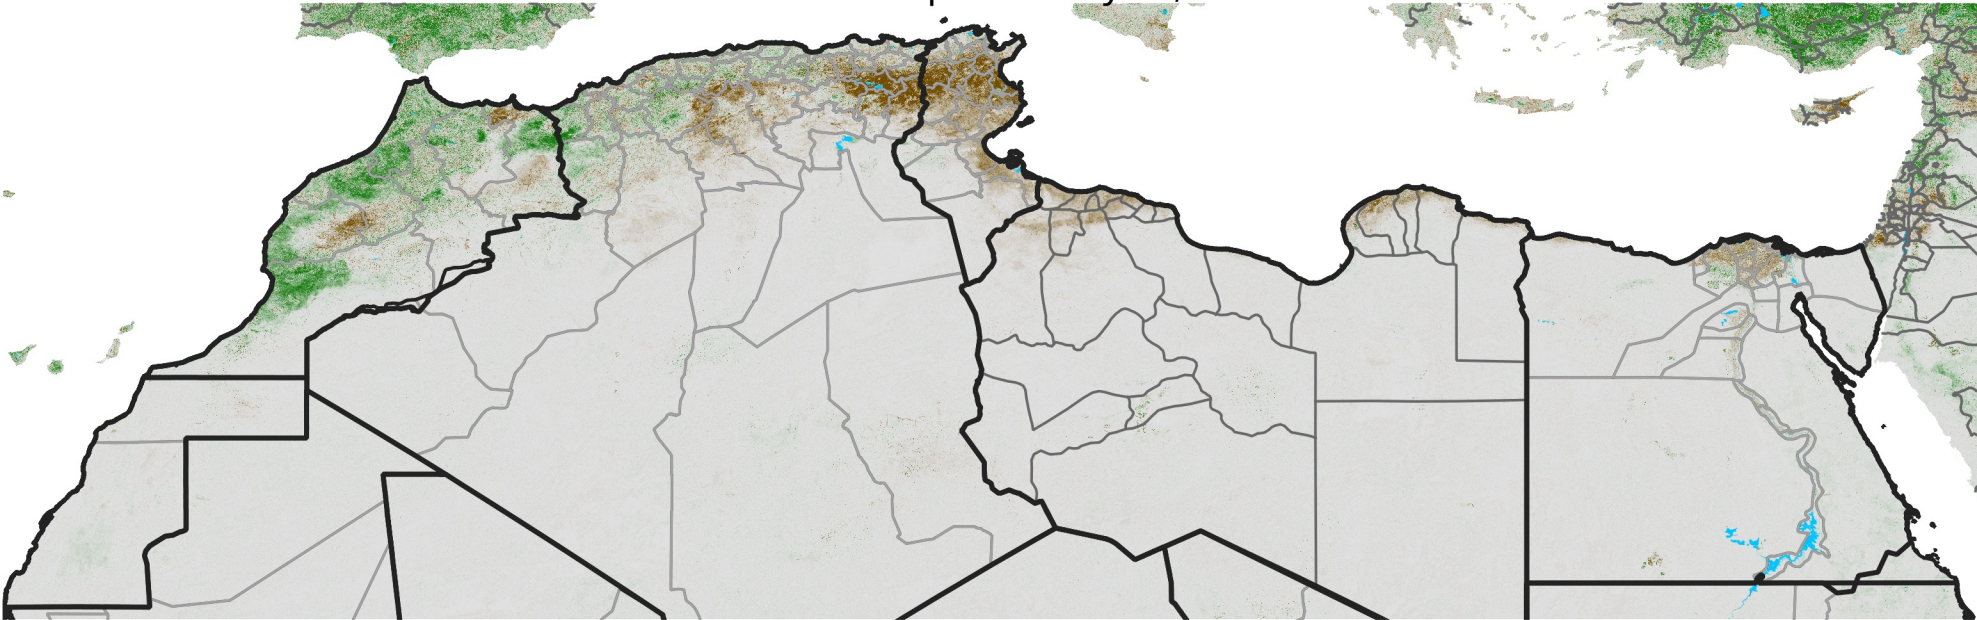

North Africa NDVI Difference

2013 minus 2012

Period 25 / Apr 26 - May 05, 2013

NDVI Difference

< -0.3 -0.2 -0.1 -0.05 0.05 0.1 0.2 >0.3

Negative

No Difference

Positive