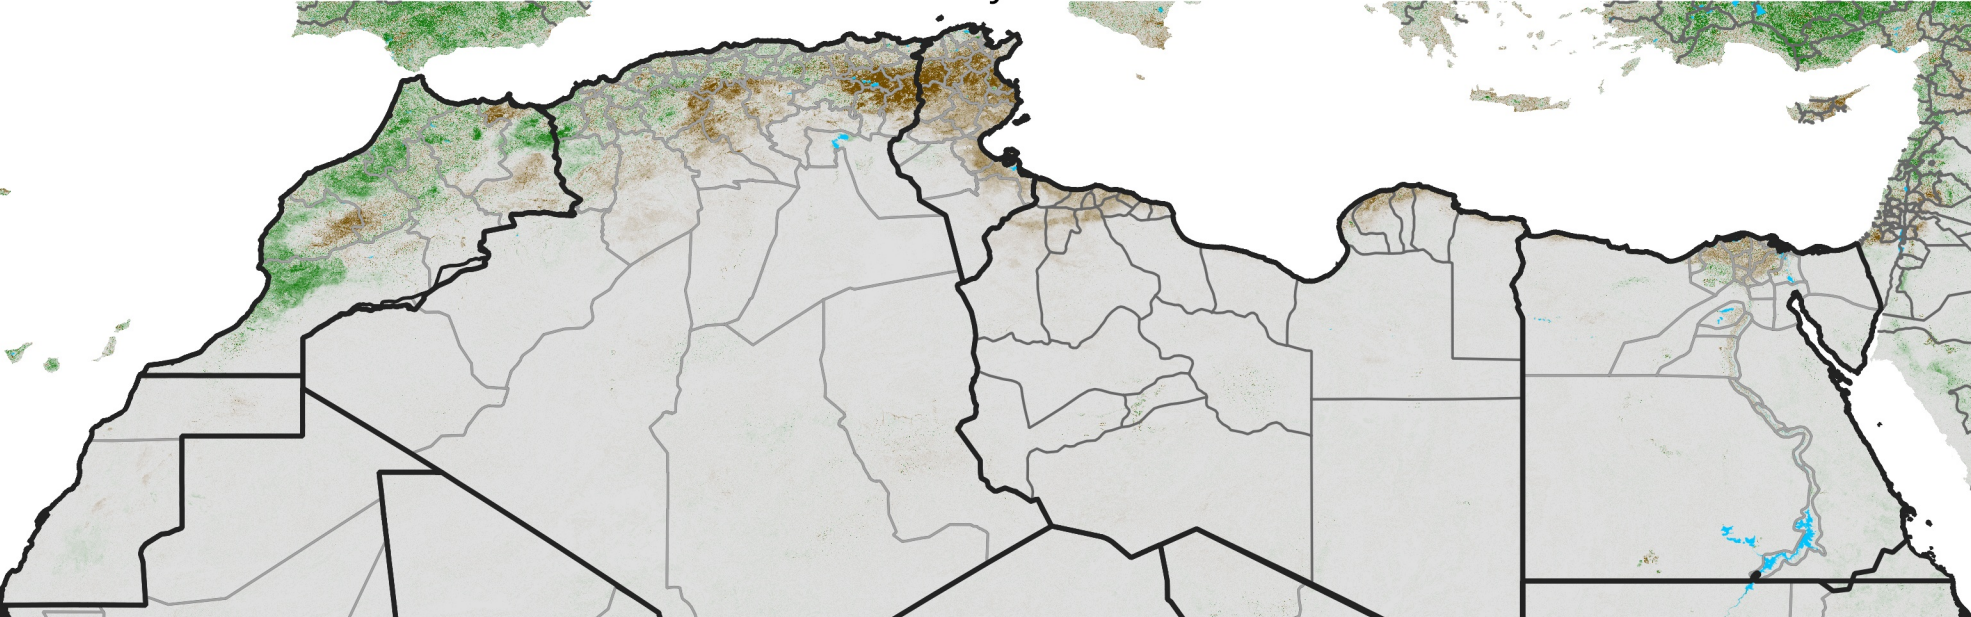

North Africa NDVI Difference

2013 minus 2012

Period 26 / May 01 - 10, 2013

NDVI Difference

< -0.3 -0.2 -0.1 -0.05 0.05 0.1 0.2 >0.3

Negative

No Difference

Positive