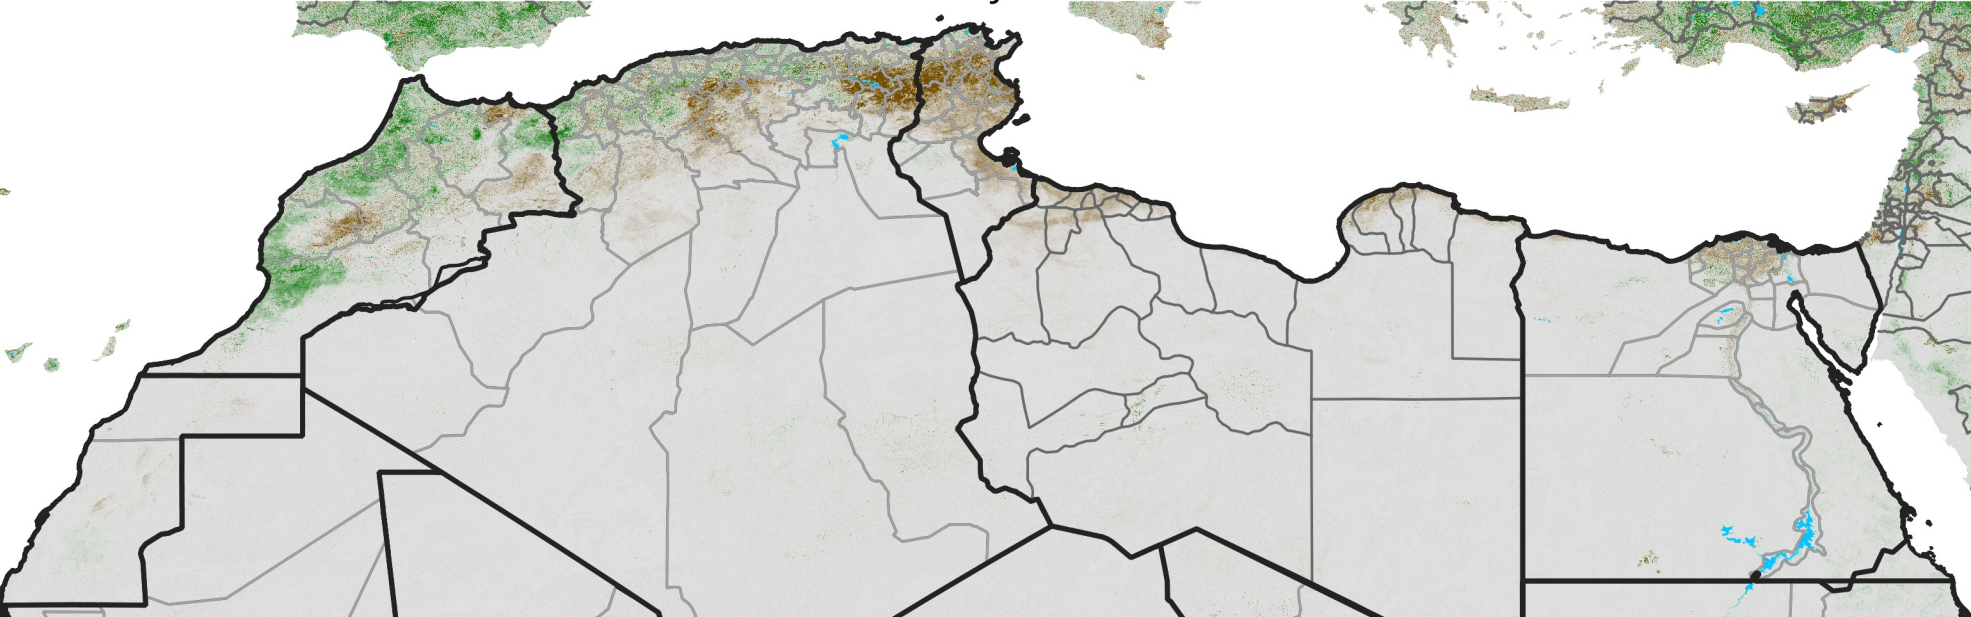

# North Africa NDVI Difference

2013 minus 2012

Period 27 / May 06 - 15, 2013

## NDVI Difference

< -0.3   -0.2   -0.1   -0.05   0.05   0.1   0.2   >0.3

Negative

No Difference

Positive