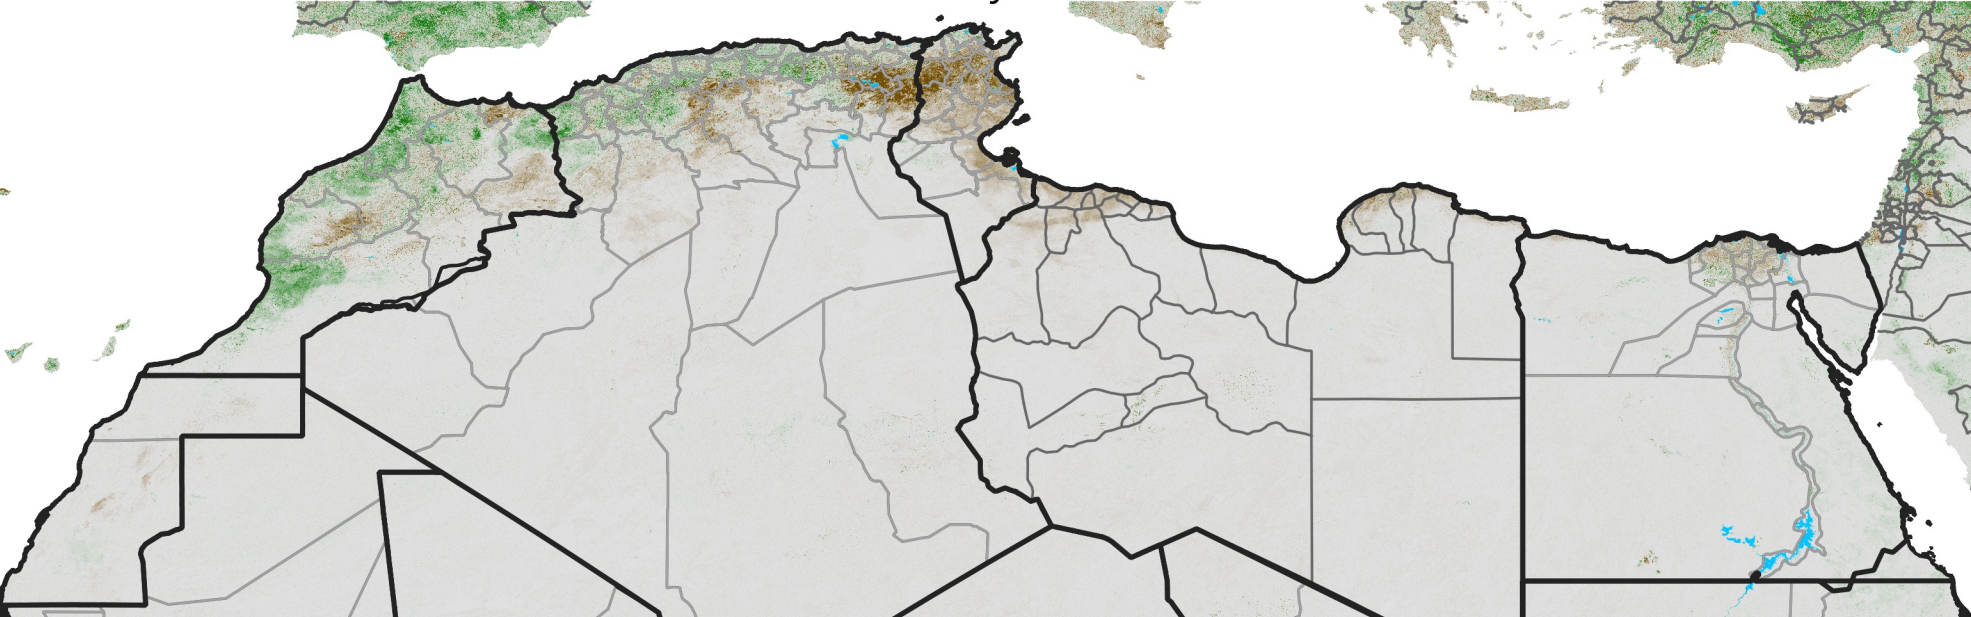

# North Africa NDVI Difference

2013 minus 2012

Period 28 / May 11 - 20, 2013

## NDVI Difference

< -0.3   -0.2   -0.1   -0.05   0.05   0.1   0.2   >0.3

Negative

No Difference

Positive