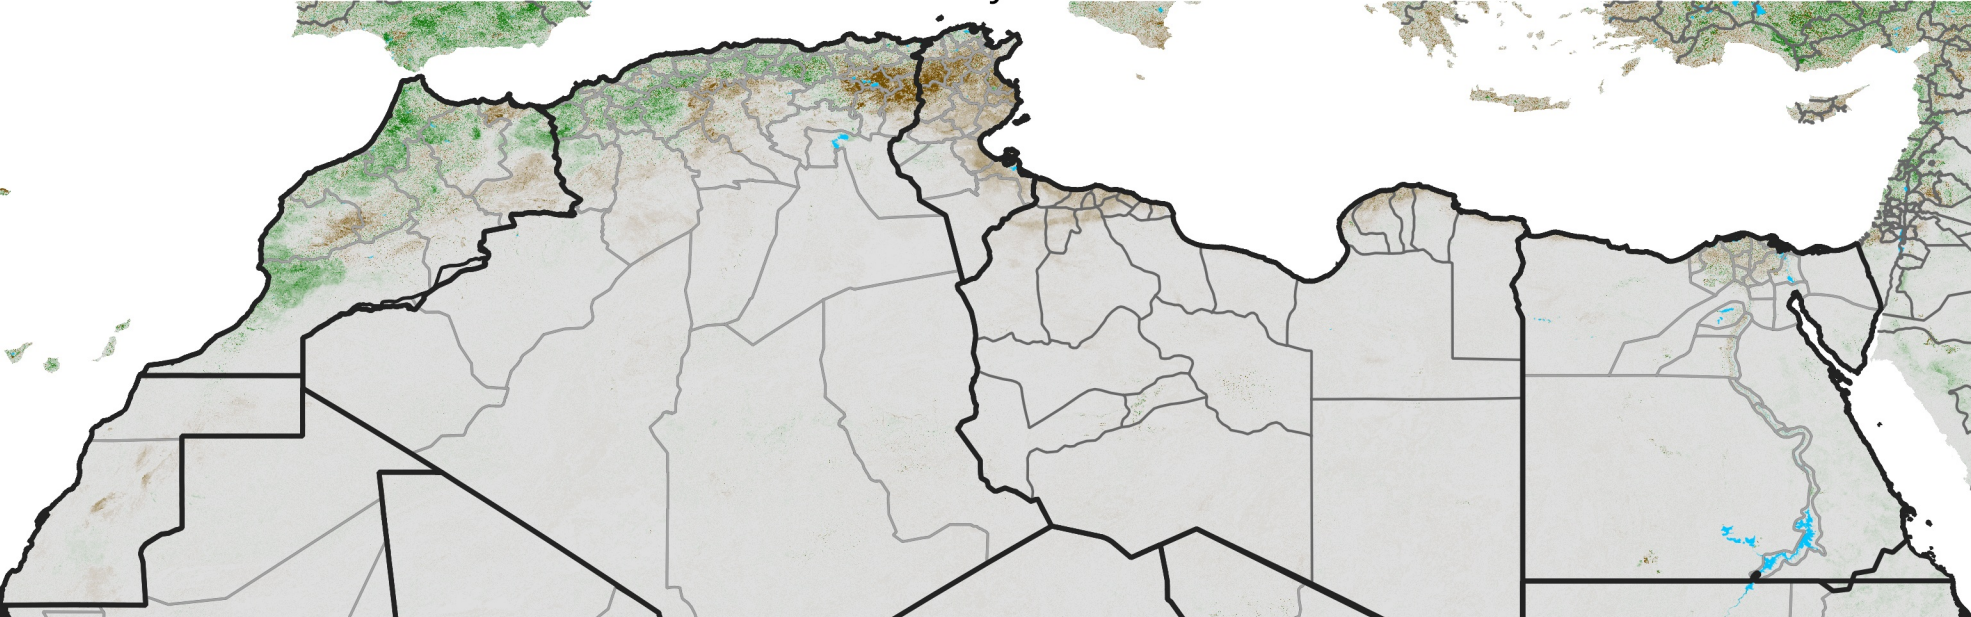

# North Africa NDVI Difference

2013 minus 2012

Period 29 / May 16 - 25, 2013

## NDVI Difference

< -0.3   -0.2   -0.1   -0.05   0.05   0.1   0.2   >0.3

Negative

No Difference

Positive