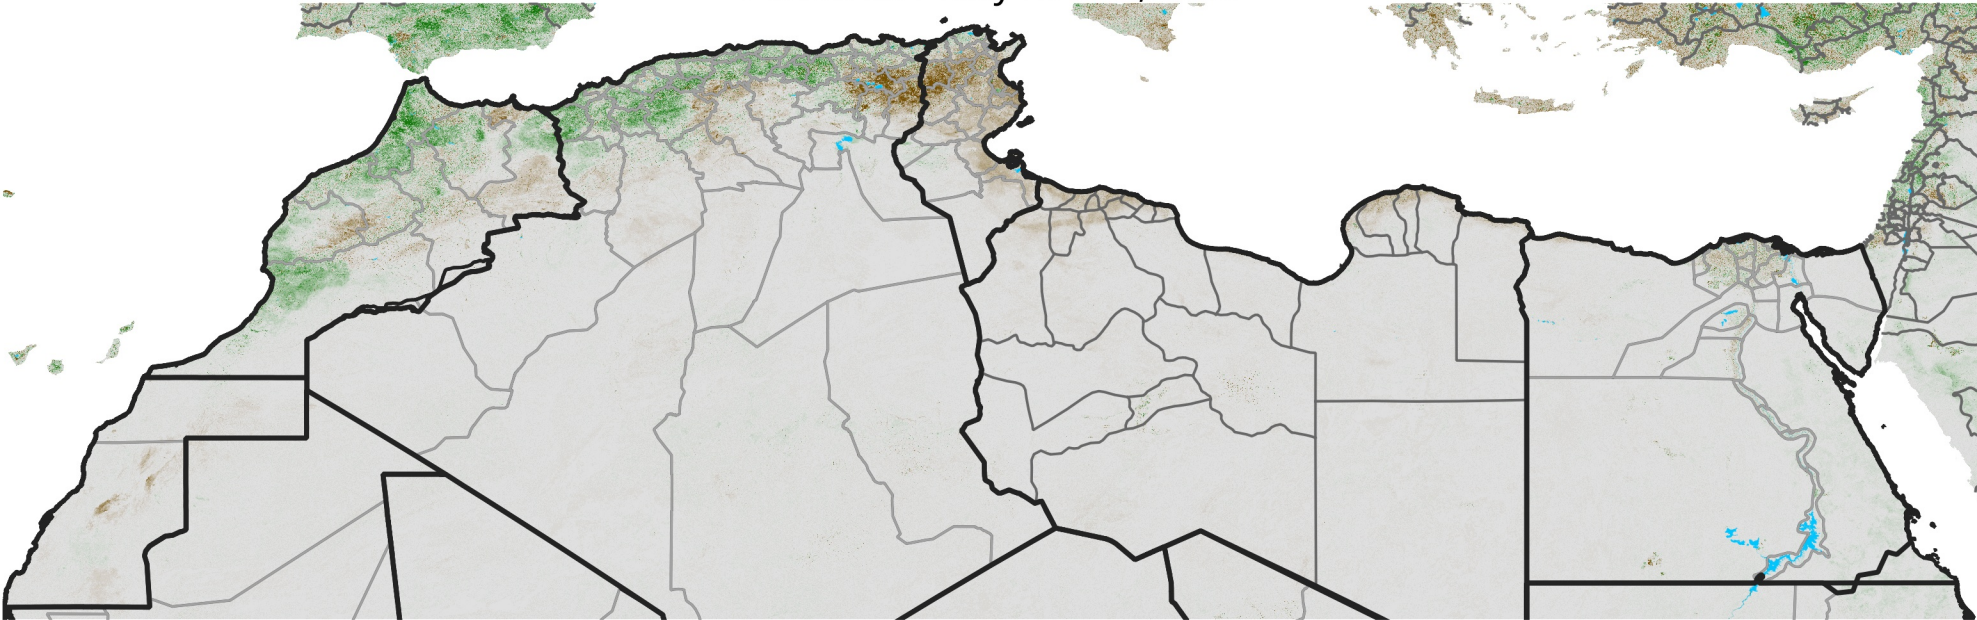

North Africa NDVI Difference

2013 minus 2012

Period 30 / May 21 - 31, 2013

NDVI Difference

< -0.3 -0.2 -0.1 -0.05 0.05 0.1 0.2 >0.3

Negative

No Difference

Positive