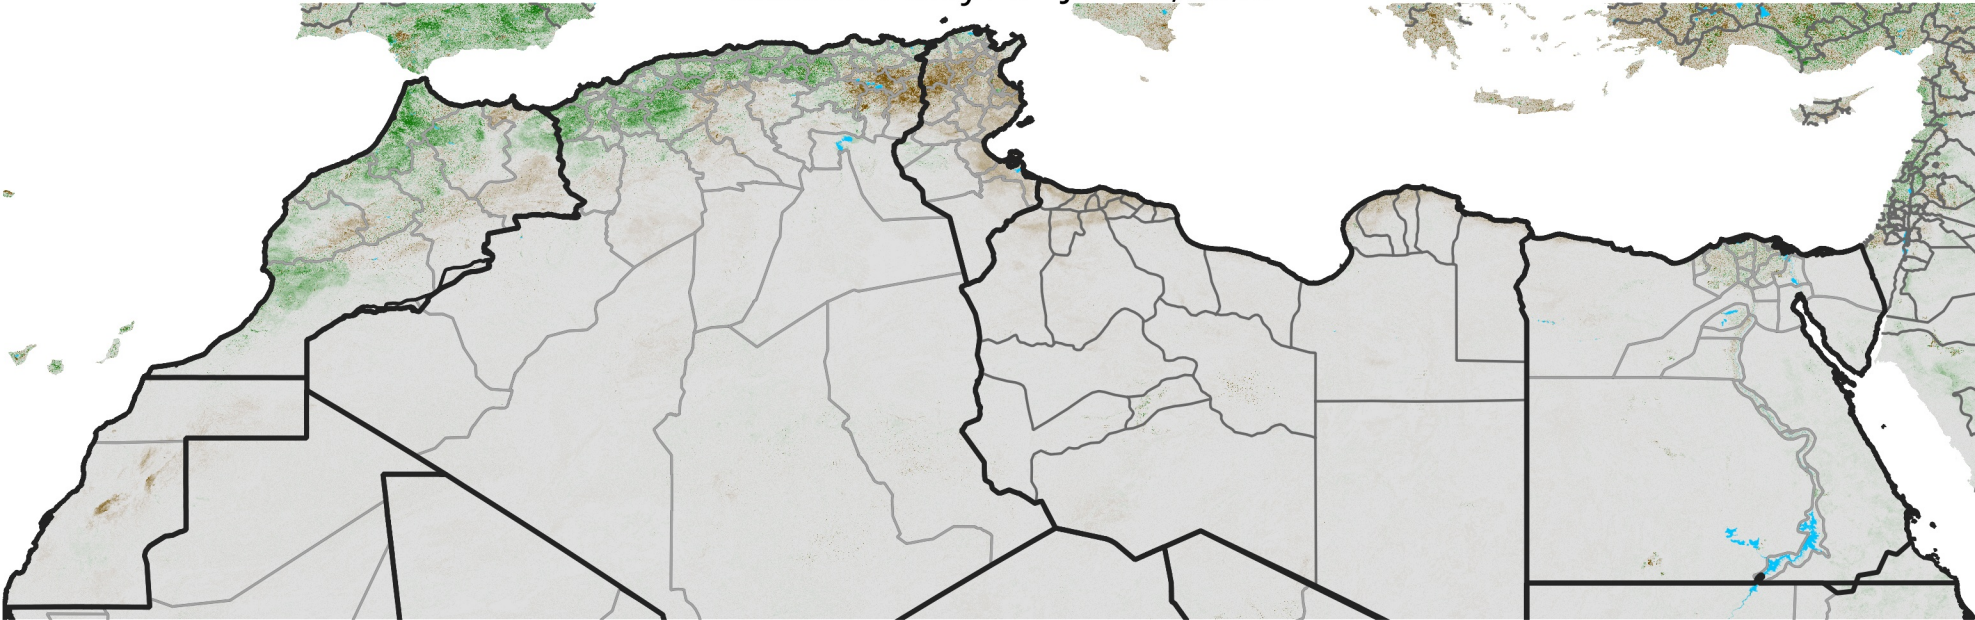

# North Africa NDVI Difference

2013 minus 2012

Period 31 / May 26 - Jun 05, 2013

## NDVI Difference

< -0.3   -0.2   -0.1   -0.05   0.05   0.1   0.2   >0.3

Negative

No Difference

Positive