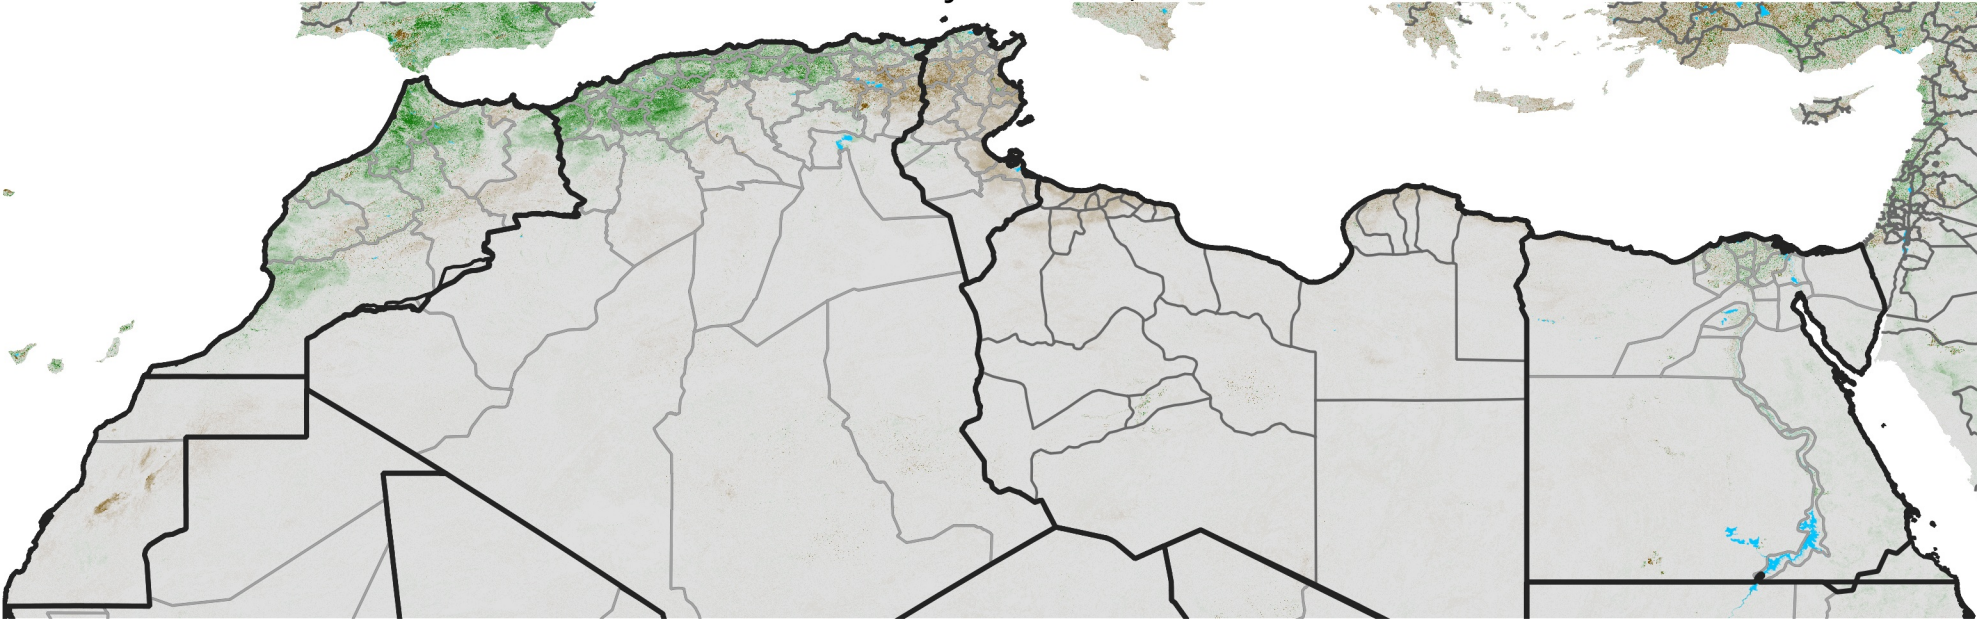

# North Africa NDVI Difference

2013 minus 2012

Period 33 / Jun 06 - 15, 2013

## NDVI Difference

< -0.3   -0.2   -0.1   -0.05   0.05   0.1   0.2   >0.3

Negative

No Difference

Positive