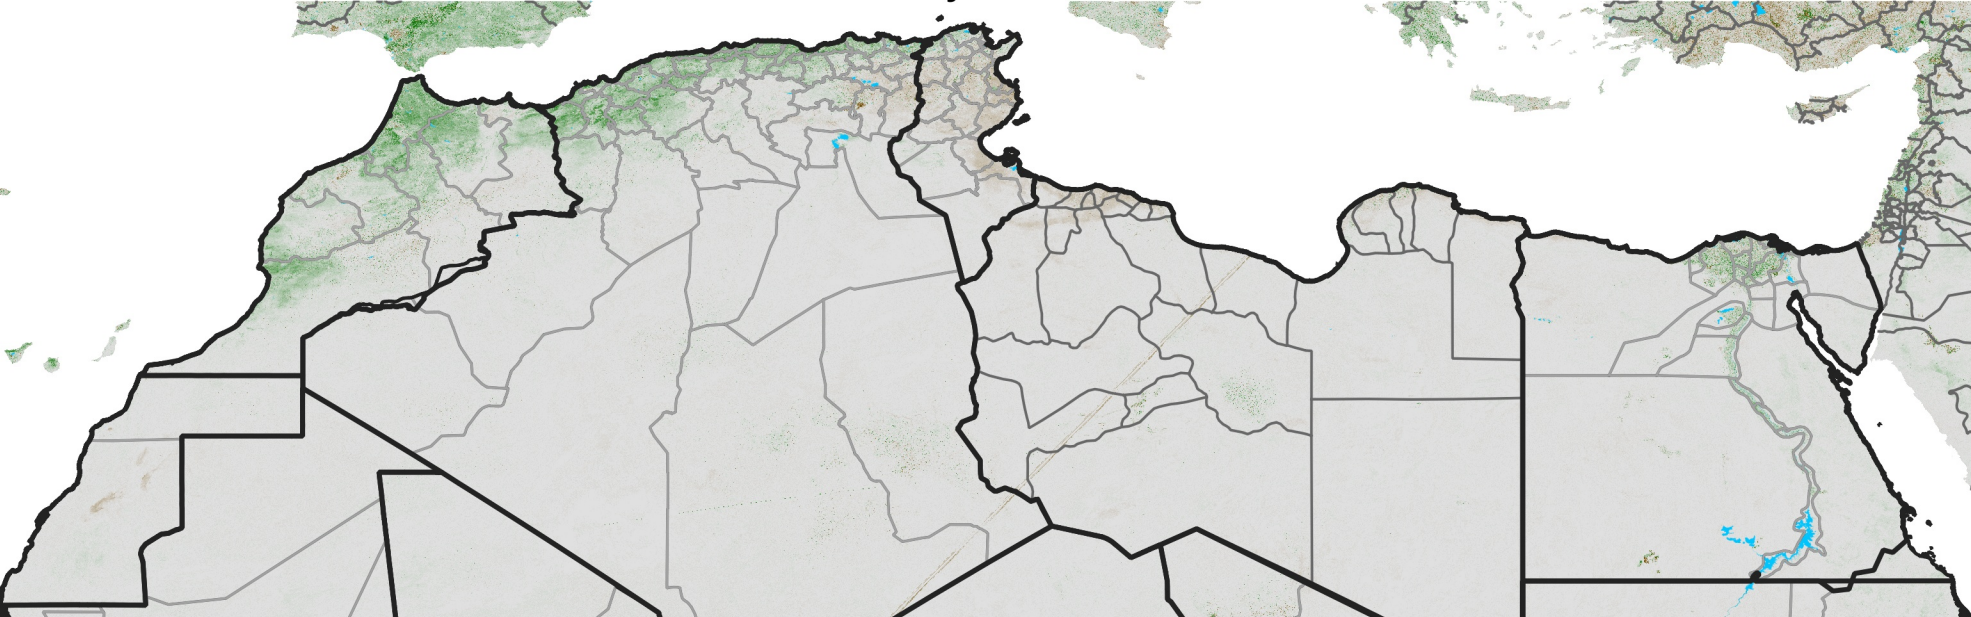

North Africa NDVI Difference

2013 minus 2012

Period 40 / Jul 11 - 20, 2013

NDVI Difference

Negative

No Difference

Positive