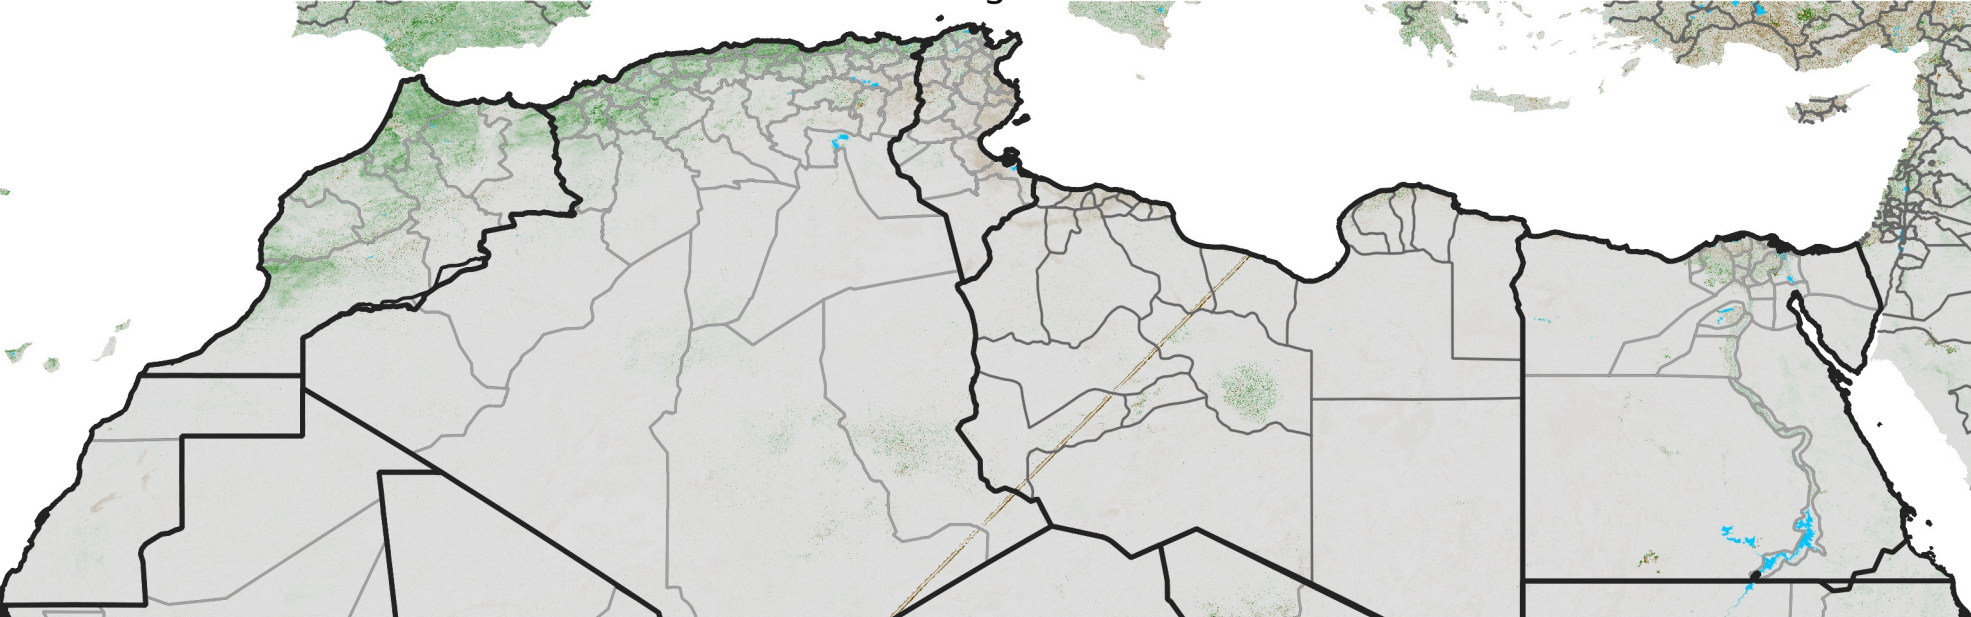

North Africa NDVI Difference

2013 minus 2012

Period 44 / Aug 01 - 10, 2013

NDVI Difference

<math>< -0.3</math> -0.2 -0.1 -0.05 0.05 0.1 0.2 > 0.3

Negative

No Difference

Positive