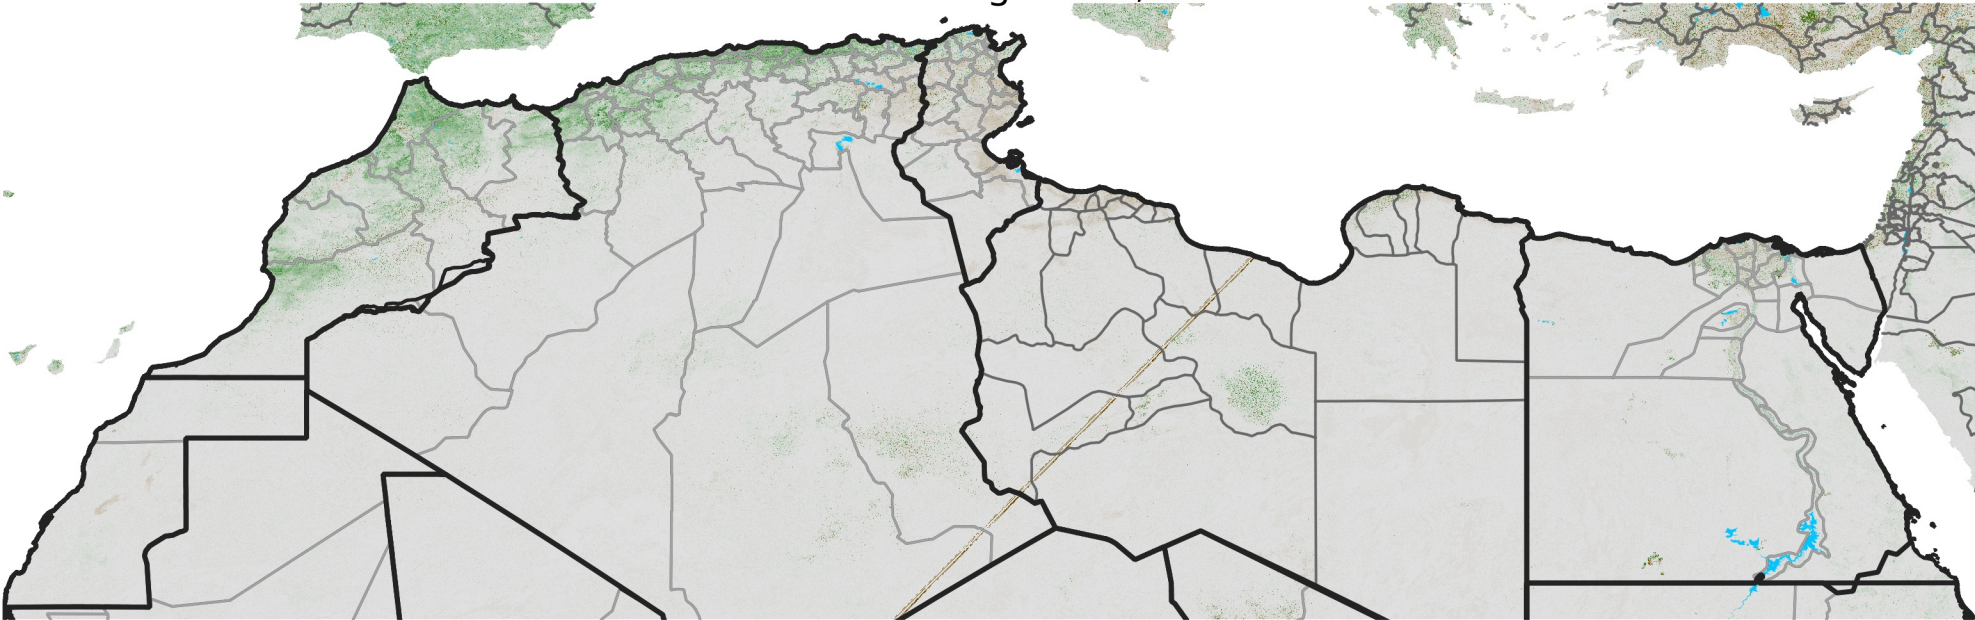

North Africa NDVI Difference

2013 minus 2012

Period 45 / Aug 06 - 15, 2013

NDVI Difference

< -0.3 -0.2 -0.1 -0.05 0.05 0.1 0.2 >0.3

Negative

No Difference

Positive