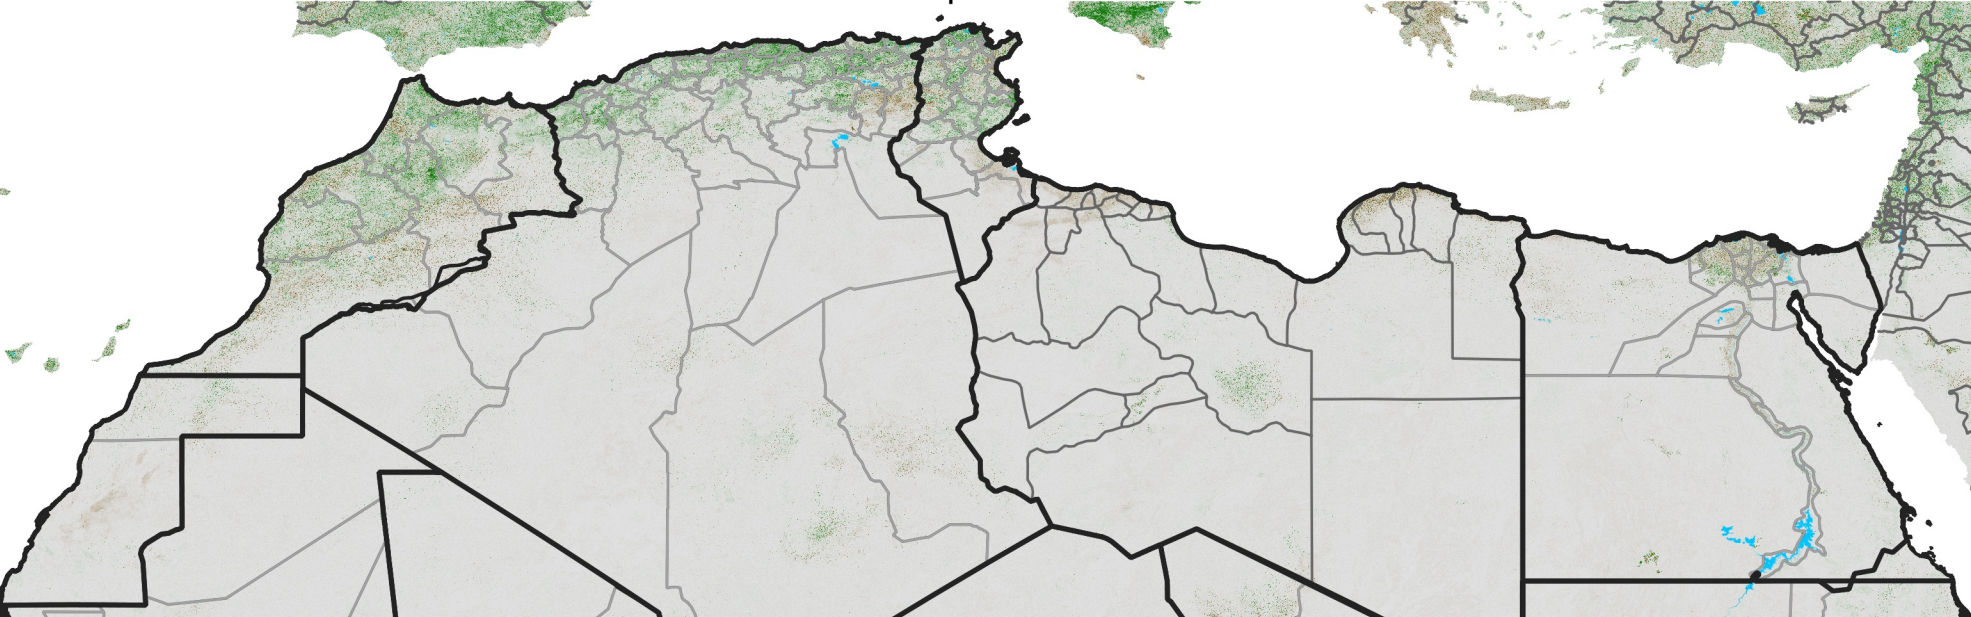

North Africa NDVI Difference

2013 minus 2012

Period 55 / Sep 26 - Oct 05, 2013

NDVI Difference

<math>< -0.3</math> -0.2 -0.1 -0.05 0.05 0.1 0.2 > 0.3

Negative

No Difference

Positive