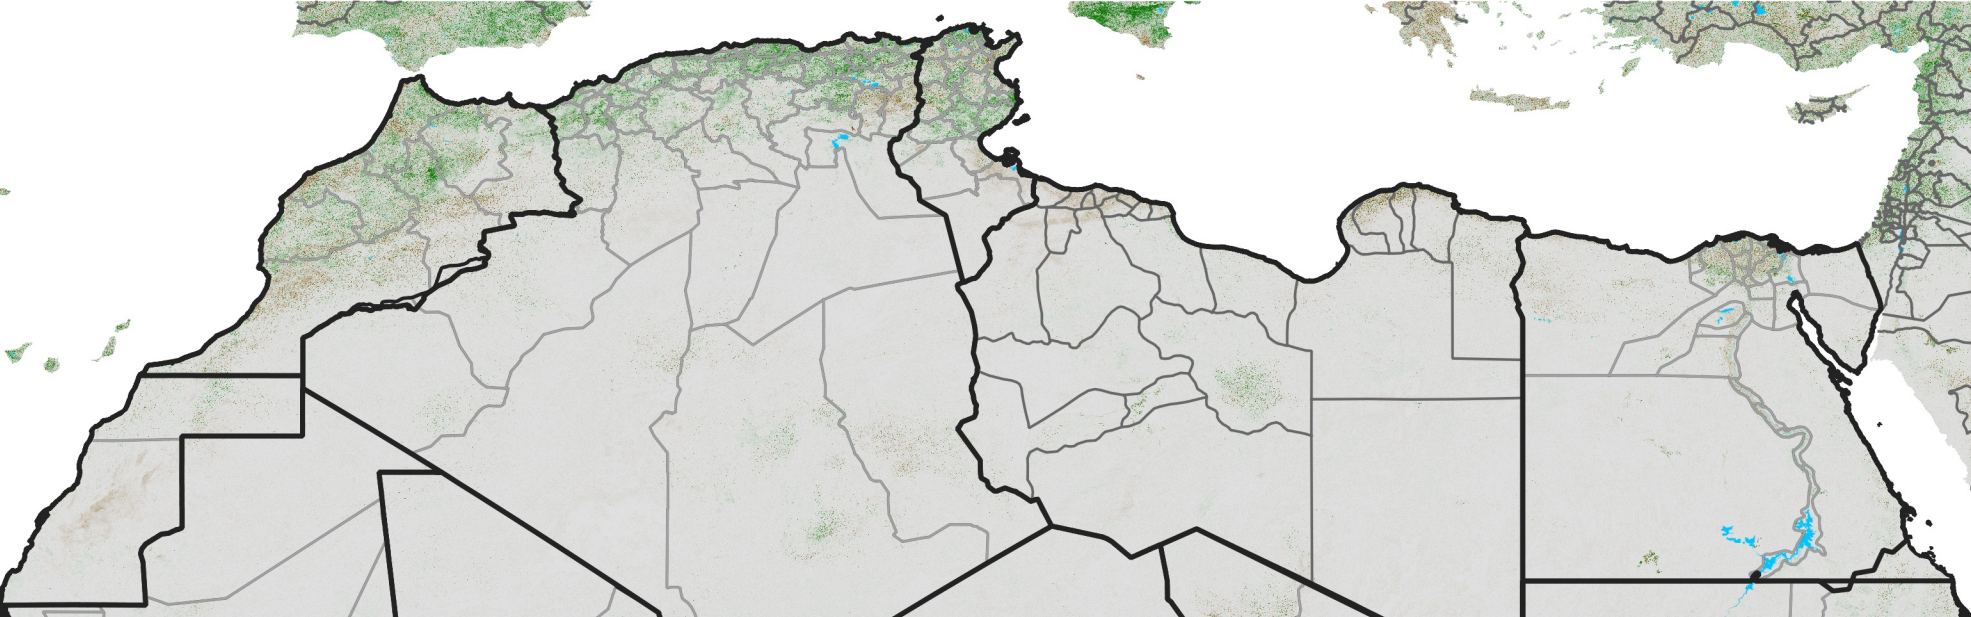

# North Africa NDVI Difference

2013 minus 2012

Period 56 / Oct 01 - 10, 2013

## NDVI Difference

< -0.3   -0.2   -0.1   -0.05   0.05   0.1   0.2   >0.3

Negative

No Difference

Positive