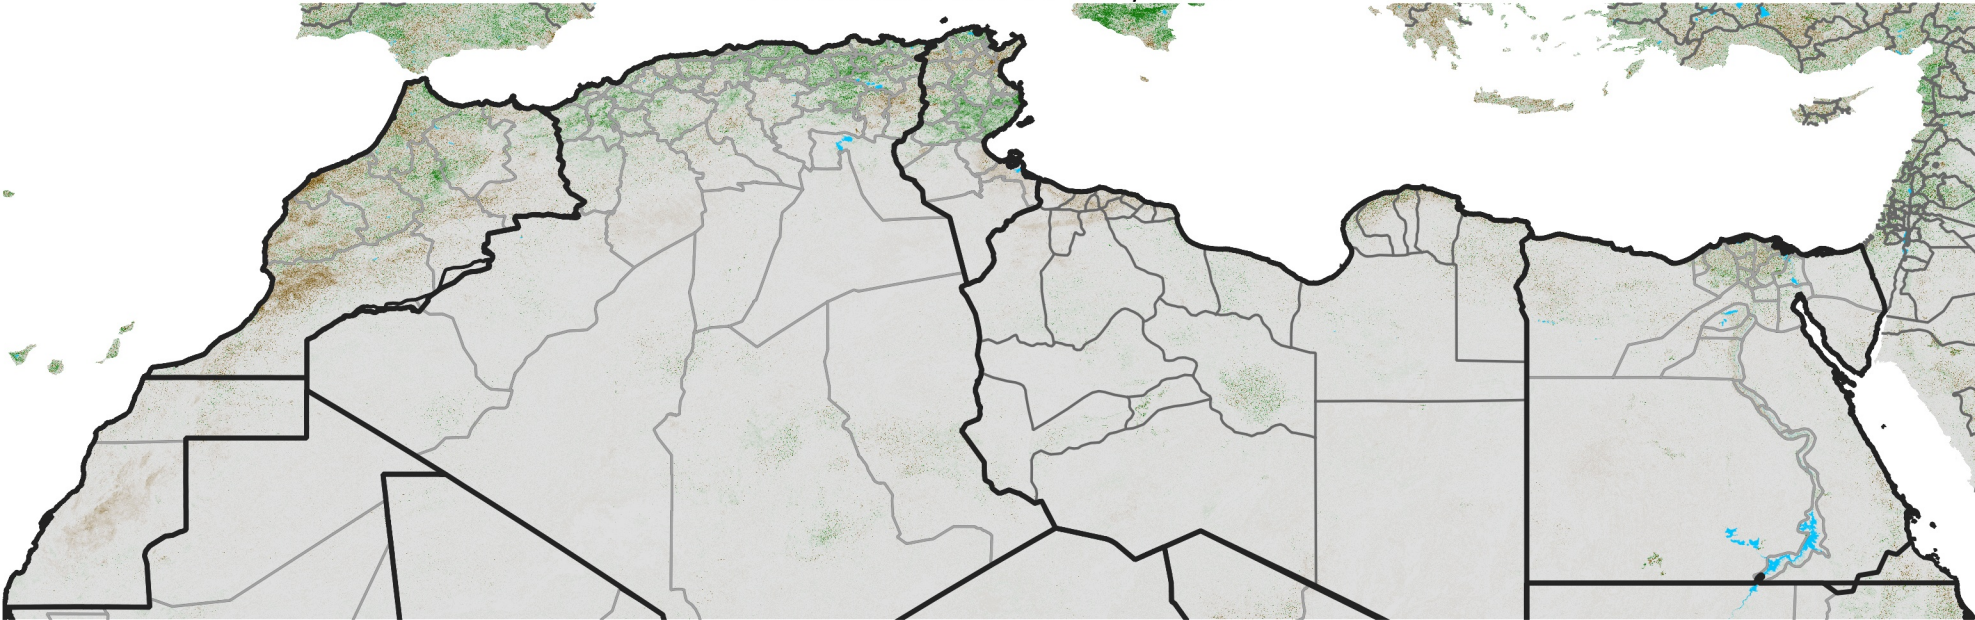

North Africa NDVI Difference

2013 minus 2012

Period 58 / Oct 11 - 20, 2013

NDVI Difference

< -0.3 -0.2 -0.1 -0.05 0.05 0.1 0.2 >0.3

Negative

No Difference

Positive