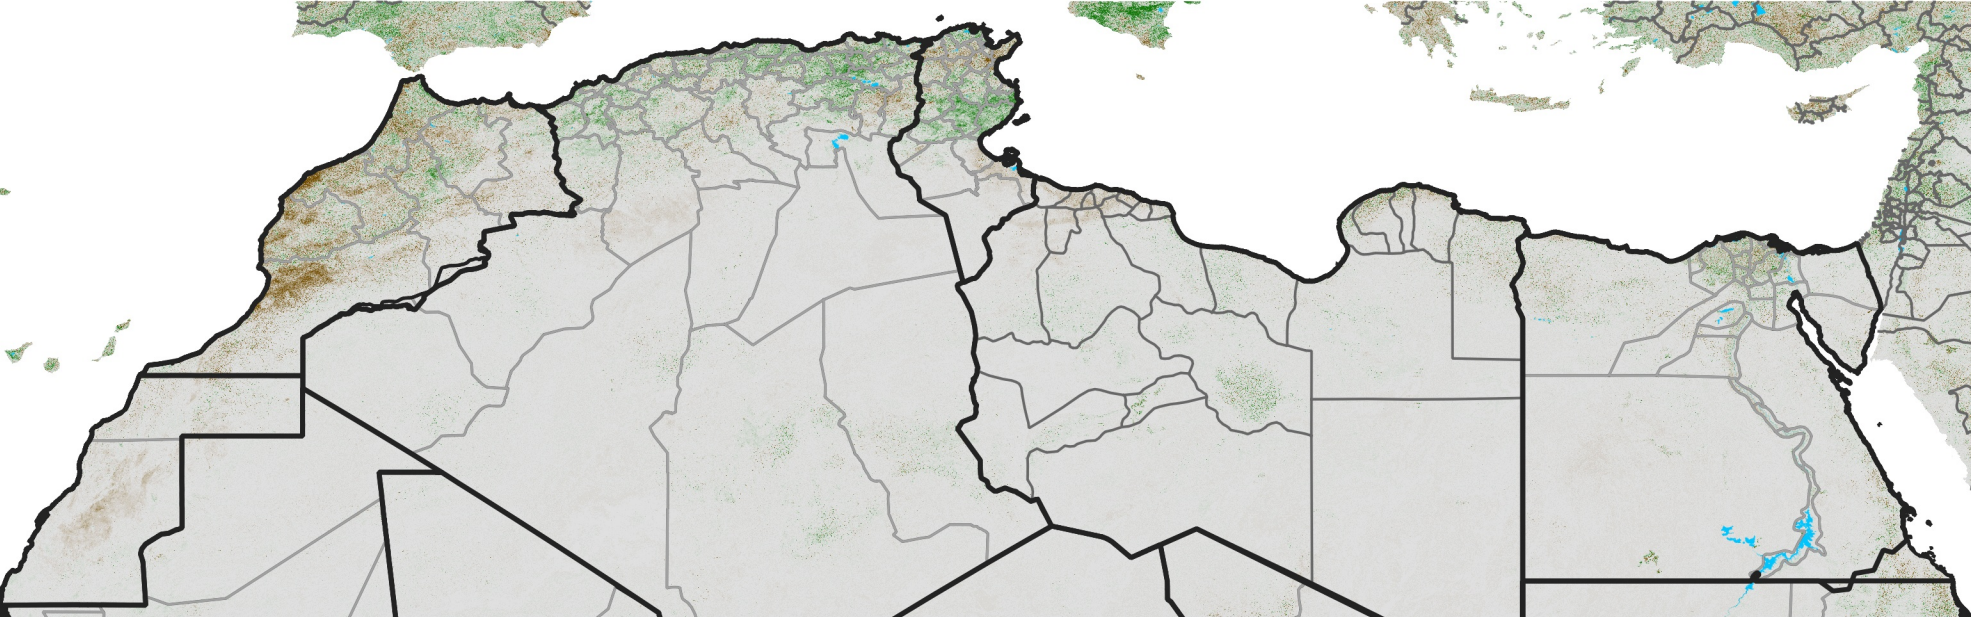

# North Africa NDVI Difference

2013 minus 2012

Period 59 / Oct 16 - 25, 2013

## NDVI Difference

< -0.3   -0.2   -0.1   -0.05   0.05   0.1   0.2   >0.3

Negative

No Difference

Positive