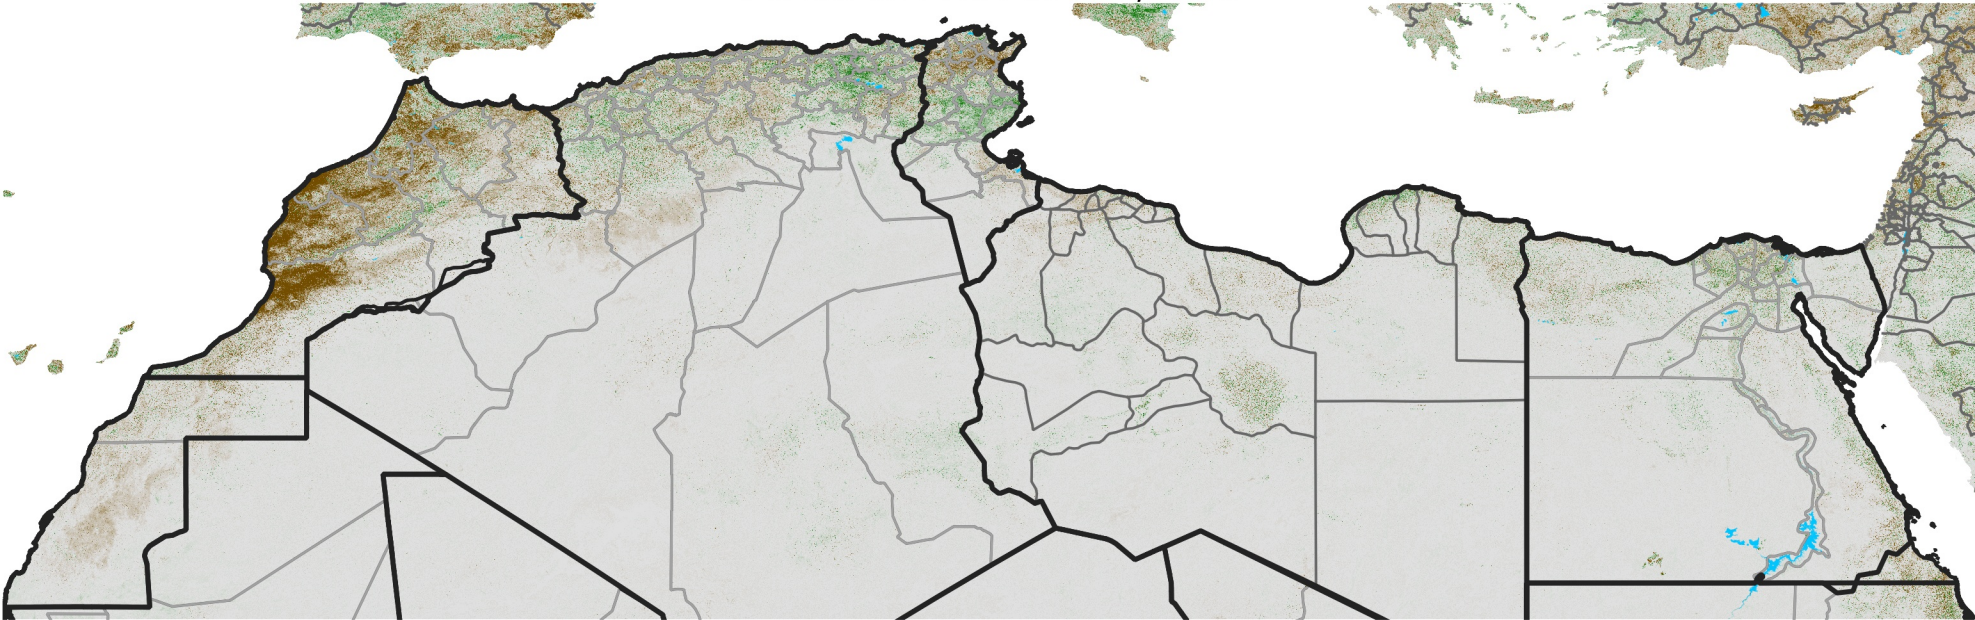

# North Africa NDVI Difference

2013 minus 2012

Period 63 / Nov 06 - 15, 2013

## NDVI Difference

< -0.3   -0.2   -0.1   -0.05   0.05   0.1   0.2   >0.3

Negative

No Difference

Positive