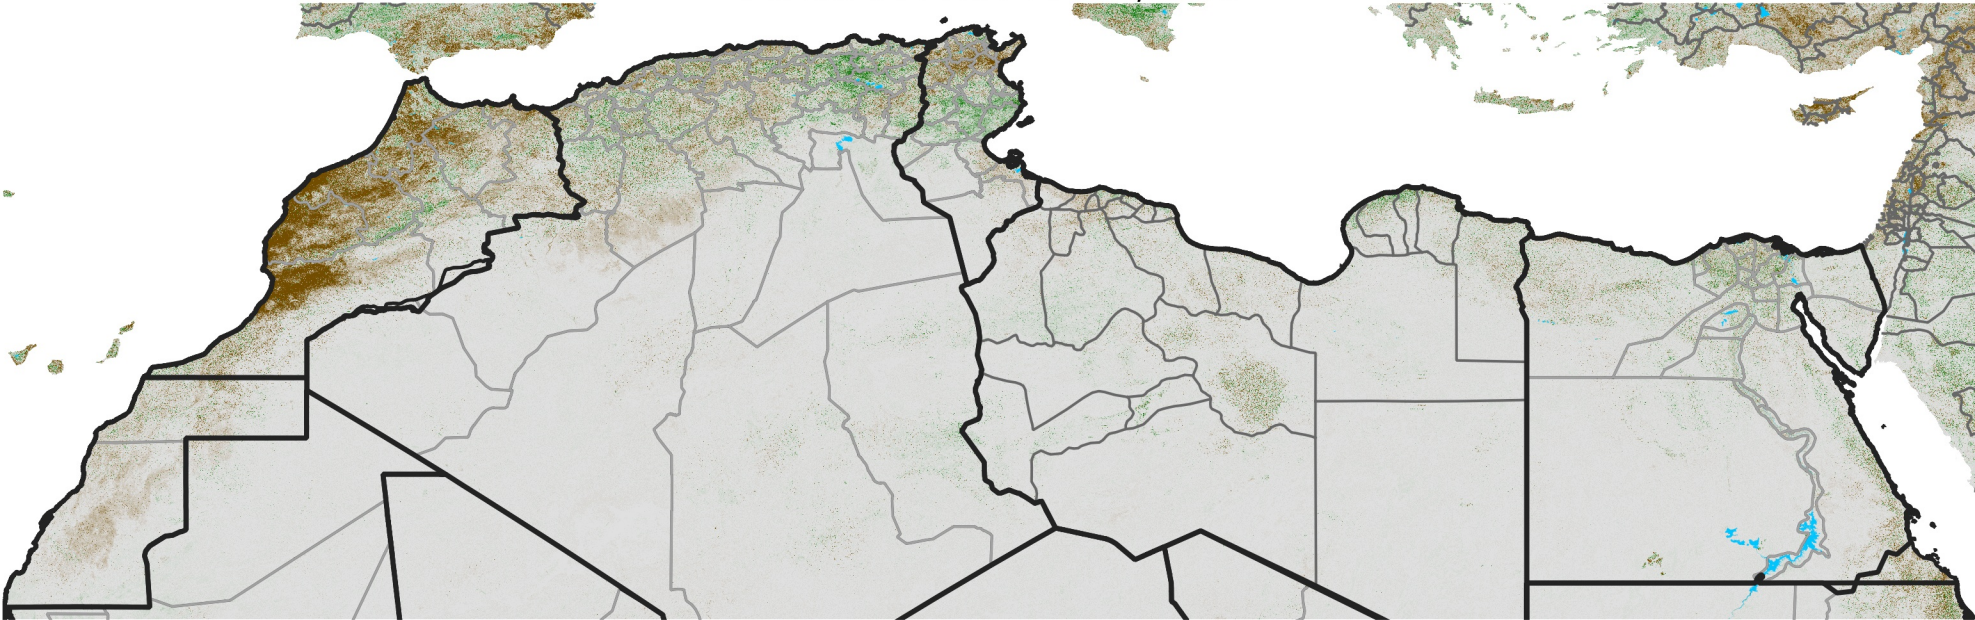

# North Africa NDVI Difference

2013 minus 2012

Period 64 / Nov 11 - 20, 2013

## NDVI Difference

< -0.3   -0.2   -0.1   -0.05   0.05   0.1   0.2   >0.3

Negative

No Difference

Positive