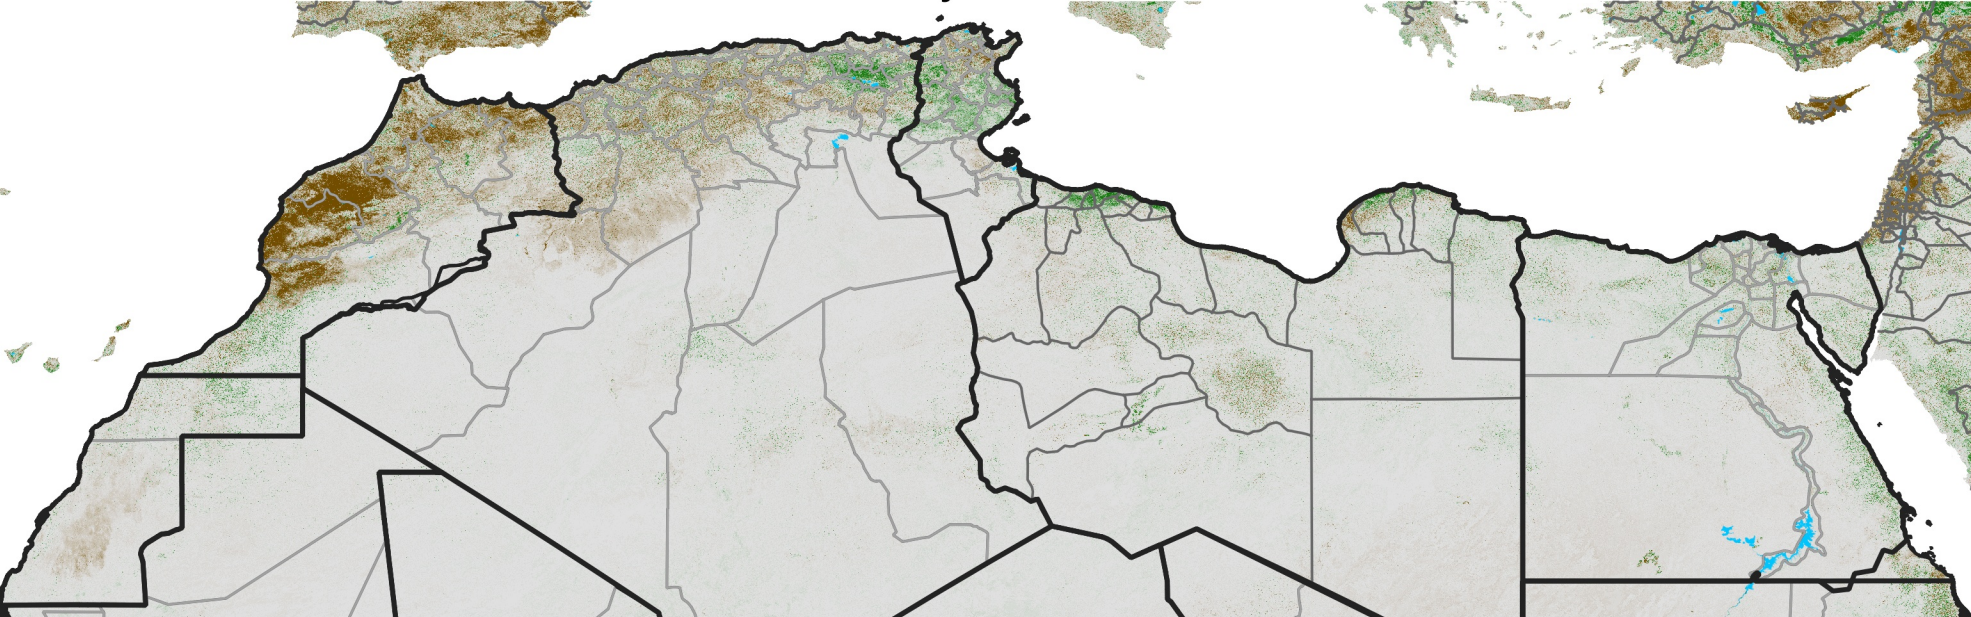

North Africa NDVI Difference

2014 minus 2013

Period 04 / Jan 11 - 20, 2014

NDVI Difference

< -0.3 -0.2 -0.1 -0.05 0.05 0.1 0.2 >0.3

Negative

No Difference

Positive