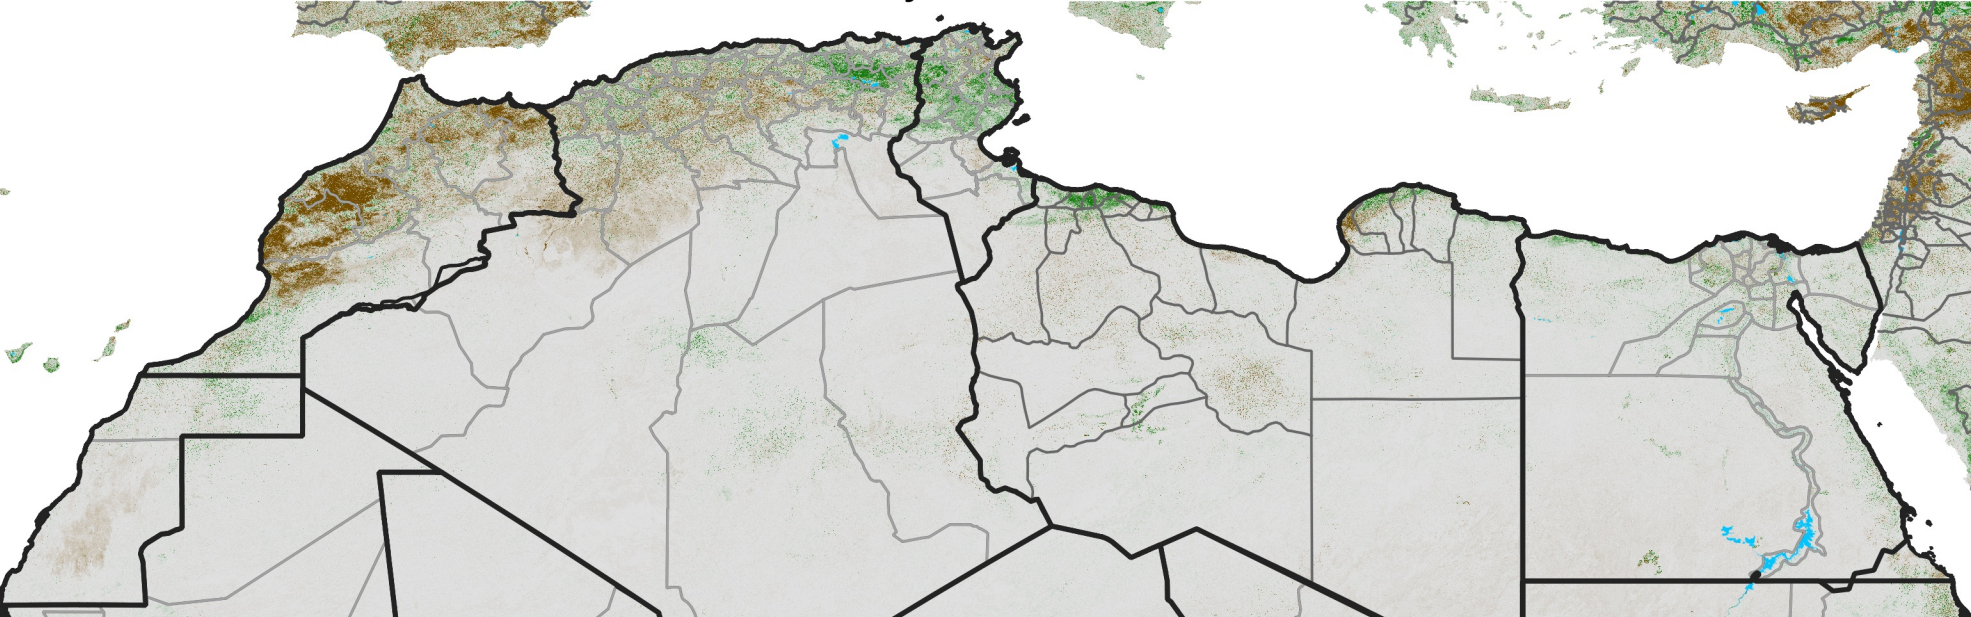

North Africa NDVI Difference

2014 minus 2013

Period 07 / Jan 26 - Feb 05, 2014

NDVI Difference

< -0.3 -0.2 -0.1 -0.05 0.05 0.1 0.2 >0.3

Negative

No Difference

Positive