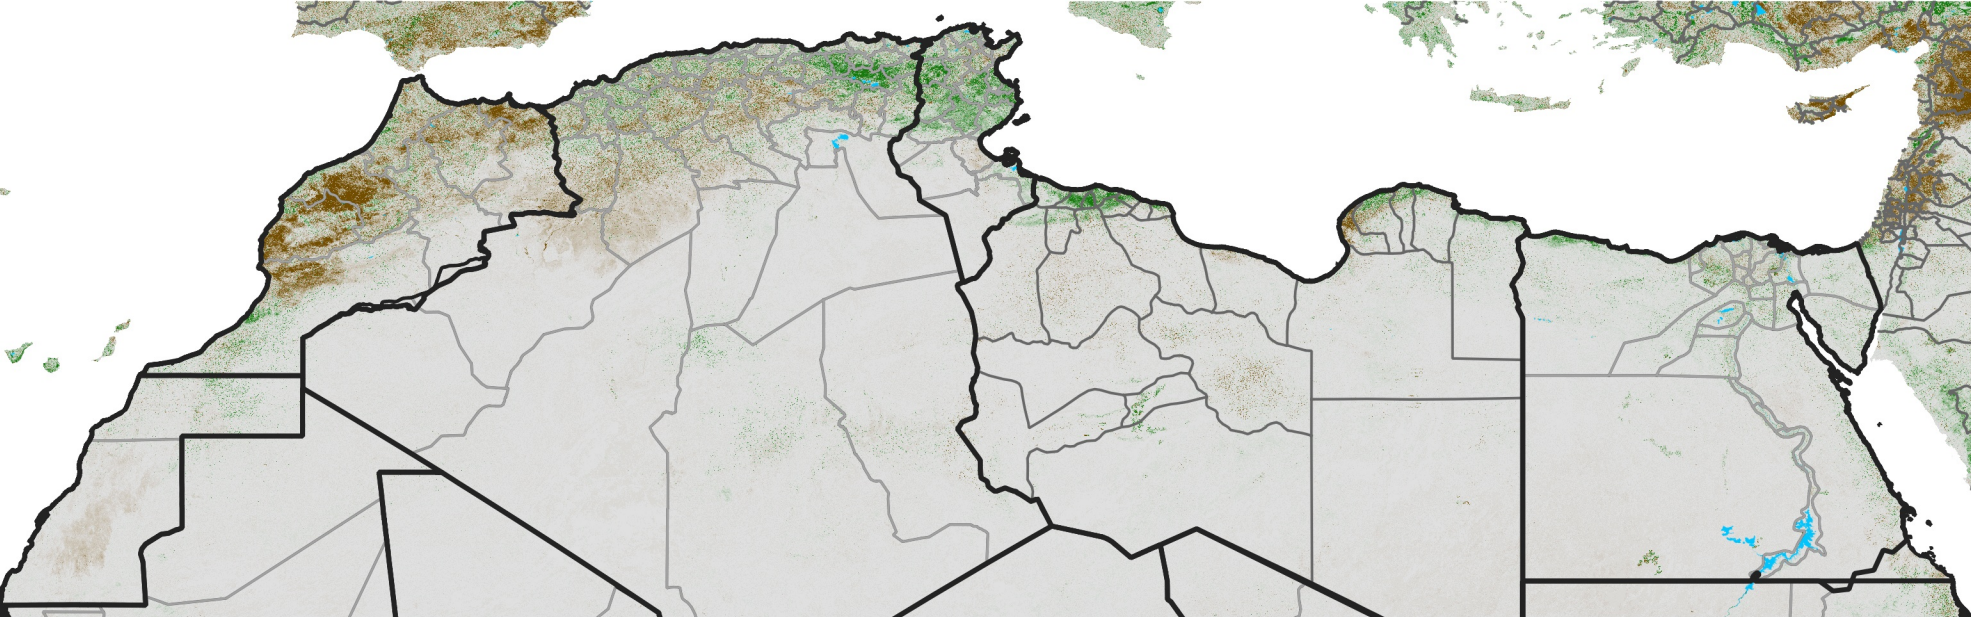

North Africa NDVI Difference

2014 minus 2013

Period 08 / Feb 01 - 10, 2014

NDVI Difference

< -0.3 -0.2 -0.1 -0.05 0.05 0.1 0.2 >0.3

Negative

No Difference

Positive