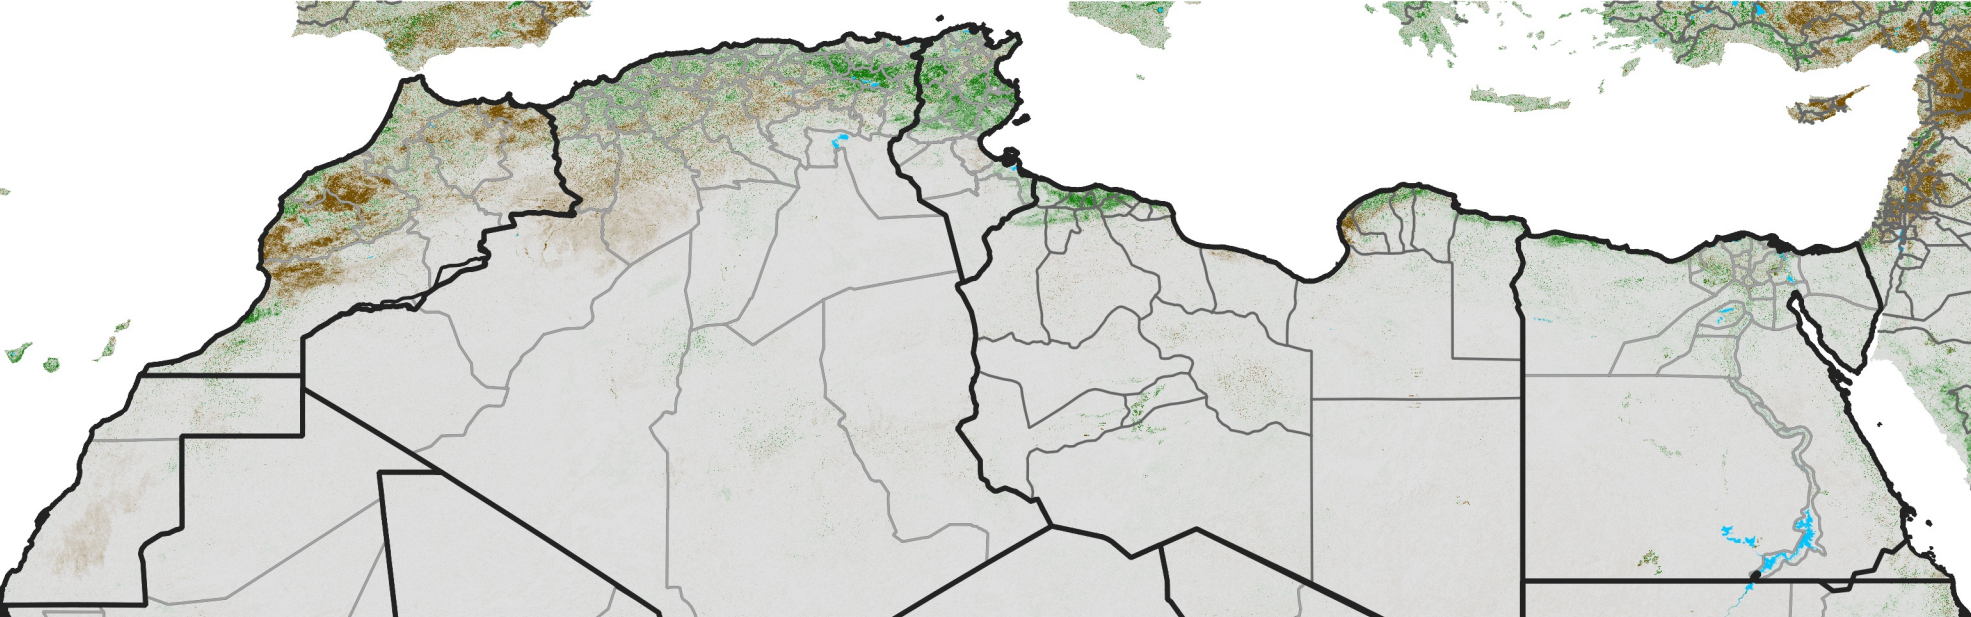

North Africa NDVI Difference

2014 minus 2013

Period 10 / Feb 11 - 20, 2014

NDVI Difference

< -0.3 -0.2 -0.1 -0.05 0.05 0.1 0.2 >0.3

Negative

No Difference

Positive