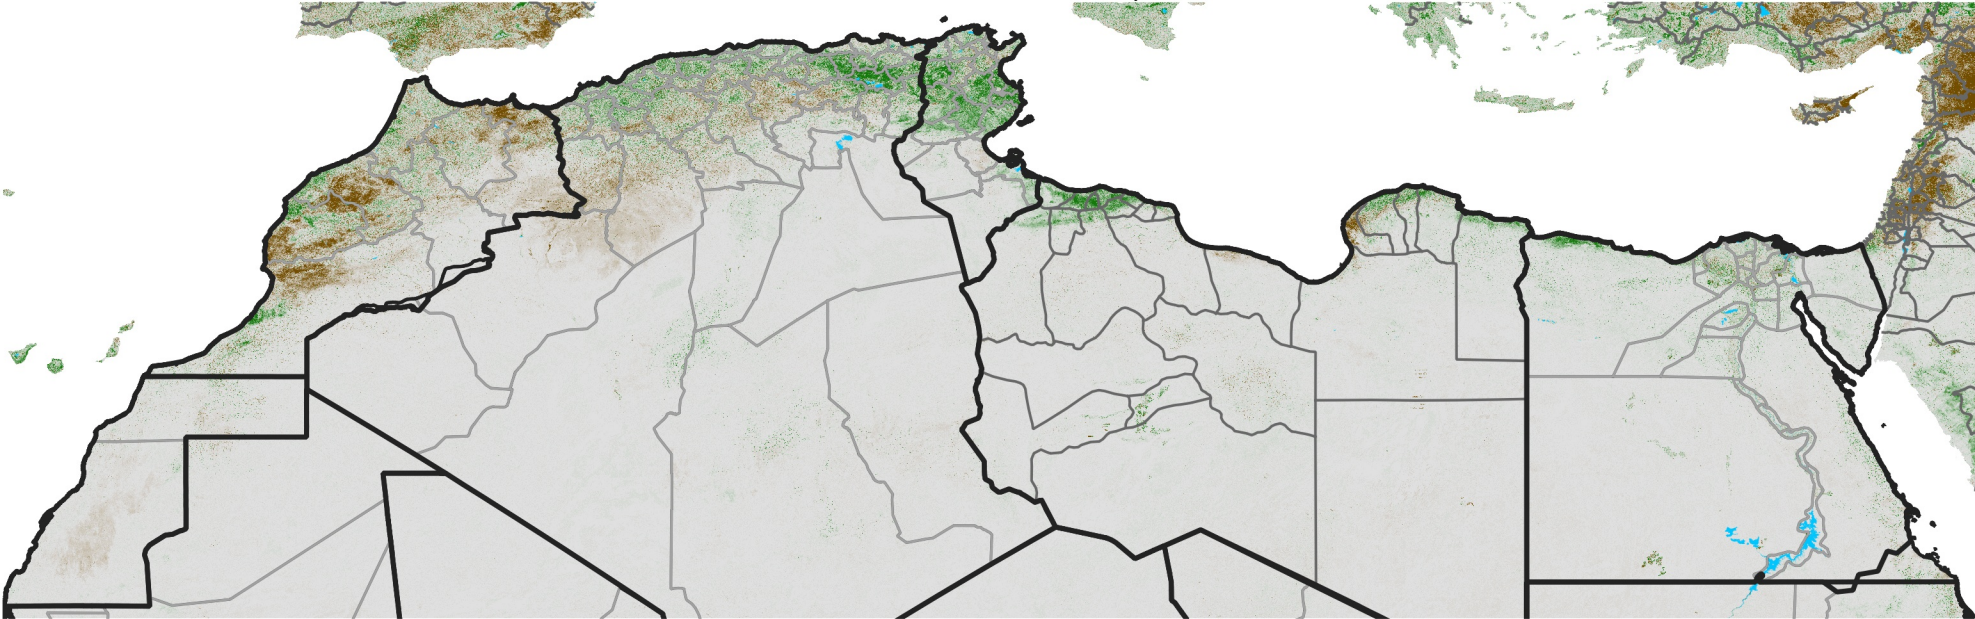

North Africa NDVI Difference

2014 minus 2013

Period 11 / Feb 16 - 25, 2014

NDVI Difference

< -0.3 -0.2 -0.1 -0.05 0.05 0.1 0.2 >0.3

Negative

No Difference

Positive